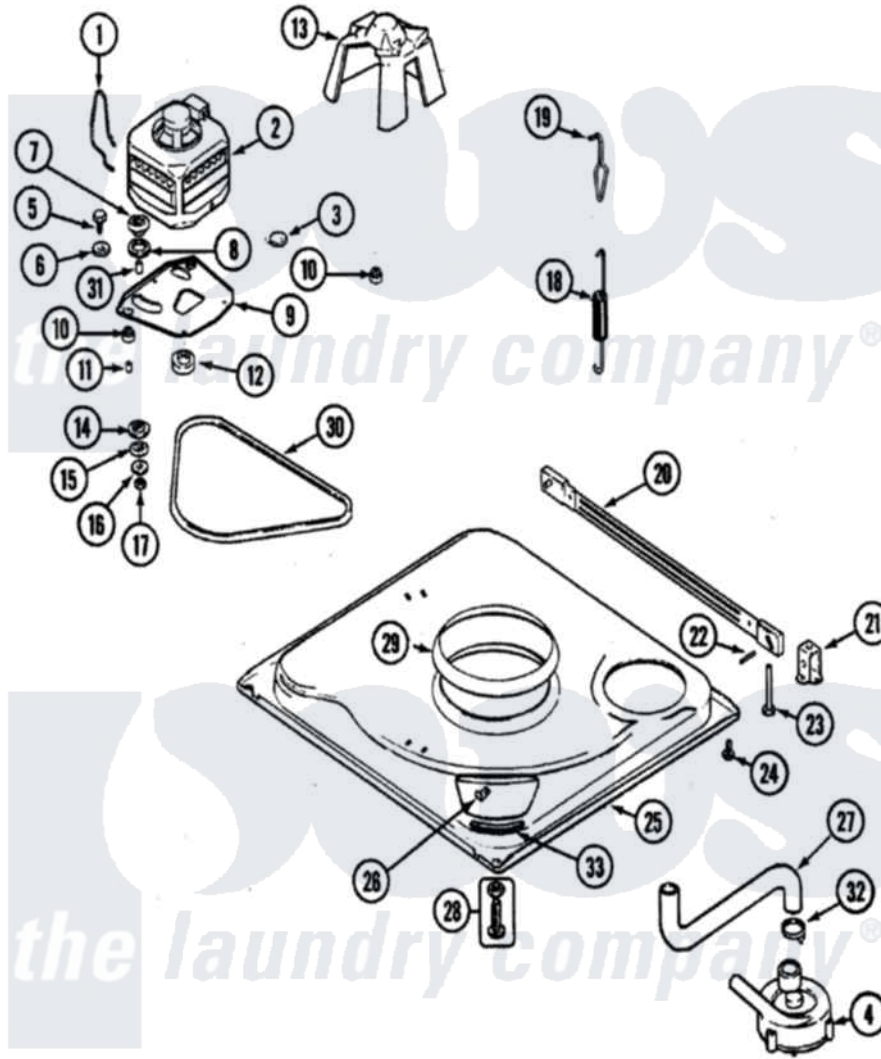

Magic Chef CAV2000AWW 02 - BASE (SERIES 19)

Magic Chef [Residential Magic Chef CAV2000AWW Washer Parts](#) Parts Diagram 02 - BASE (SERIES 19)
 Click on the part number to view part

Item	Original Part Number	Replaced By	Status	Part Description
1	21001110	22004376		Spring, Motor Pivot
2	21001750	21001950		MoTor, 2SP 1/2hp 120V/60Hz Hi-Tor
3	21001486			Foot Slide, Isolator
4	21001873	35-6780		Pump-Water
5	25-7833	21001977		Screw
6	25-7834			Washer, Motor/Base Screw
7	33-9946			Isolator, Motor
8	35-3570			Washer, Motor Pivot
9	21001783			Plate And Screw Assembly
10	35-3646			Isolator, Motor Plate
11	25-7831			Spacer, Mounting
12	21001506	21001950		MoTor, 2SP 1/2hp 120V/60Hz Hi-Tor
13	22002721			Shield, Motor
14	35-3571			Slide, Motor Pivot
15	33-9967			Washer, Motor Isolator

16	25-7047		Washer, Flat
17	25-7325	Y707702	Locknut
18	12002102	12002773	Spring
19	21001166		Hook, Suspension Spring
20	21001754	21001881	Bar, Stabilizer
21	35-2046		Bracket, Stabilizer
22	35-2052		Pin, Stabilizer
23	35-3020	22004469	Leg And Foot Self Stabalizing
24	25-7828	489483	Screw 10-32 X 1/2
25	21001893	12002701	Base Kit
26	25-7845		Speednut, Motor
27	21001915		Hose, Tub To Pump
28	35-3507	25001119	Foot And Pad Assembly
29	21001161	21002026	Snubber
30	21352320		Belt, Drive
31	25-7830		Spacer
32	25-6068	285655	Clamp, Hose
33	35-2065		Pad, Motor Plate