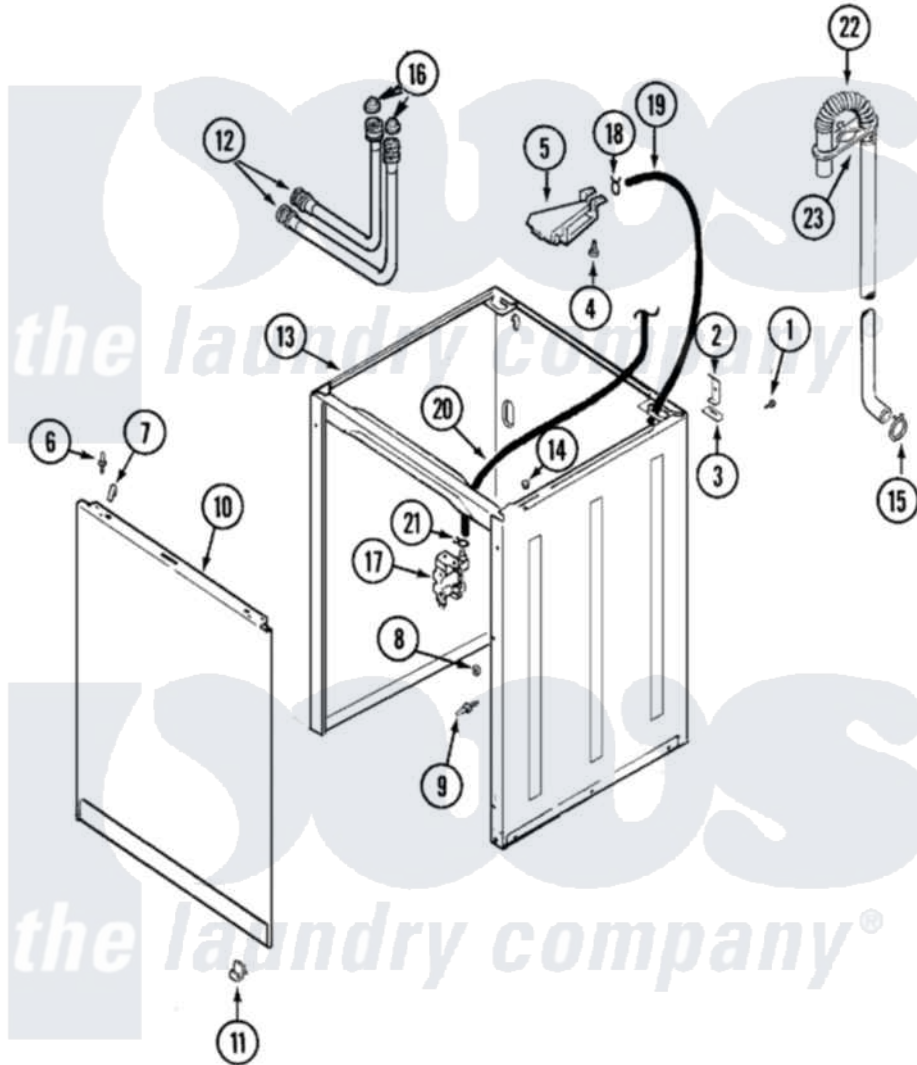

# Magic Chef CAV2000AWW 03 - CABINET

Magic Chef [Residential Magic Chef CAV2000AWW Washer Parts](#) Parts Diagram 03 - CABINET  
 Click on the part number to view part

Item	Original Part Number	Replaced By	Status	Part Description
1	<a href="#">25-7893</a>			Screw
2	<a href="#">21001751</a>			Hinge, Cabinet
"	<a href="#">35-2846</a>			Hinge, Cabinet Top
"	<a href="#">35-2846</a>			Hinge, Cabinet Top
3	<a href="#">35-4128</a>			Pad, Hinge
4	25-3092	<a href="#">90767</a>		Screw, 8A X 3/8 HeX Washer Head Tapping
5	35-2051	<a href="#">21001760</a>		Flume Assembly / Water Diverter
6	<a href="#">53-0643</a>			Pin, Locator
7	<a href="#">25-7220</a>			Clip, Cabinet Top
8	Y311426	<a href="#">3400029</a>		Nut, Adapter Plate
9	<a href="#">53-0643</a>			Pin, Locator
"	<a href="#">53-0200</a>			Sleeve, Locator Pin
10	<a href="#">35-2084</a>			Panel, Front
"	<a href="#">21001281</a>			Damper, Sound Pad
11	<a href="#">53-0120</a>			Clip, Front Panel

12	33-7891	<a href="#">89503</a>	Hose-Inlet
"	35-0874	<a href="#">76313</a>	Hosefill
13	12001801	<a href="#">21001871</a>	Cabinet
"	12001801	<a href="#">21001871</a>	Cabinet
"	21001753	<a href="#">21001871</a>	Cabinet
14	<a href="#">33-2653</a>		Bumper, Cabinet
15	25-7080	<a href="#">285655</a>	Clamp, Hose
16	<a href="#">33-4264N</a>		Strainer And Washer Kit
17	21001747	<a href="#">21001932</a>	Valve, Water Inlet
"	21001396	<a href="#">35-2374N</a>	Valve, Water
18	25-7867	<a href="#">596669</a>	Clamp, Manifold
19	35-2378	<a href="#">12002749</a>	Hose, Flume Kit
20	21001749	<a href="#">21001748</a>	Hose, Pressure Switch
21	25-7796	<a href="#">596669</a>	Clamp, Manifold
22	21001513	<a href="#">21001872</a>	Hose, Drain
23	22002701	<a href="#">22003814</a>	Retainer, Drain Hose