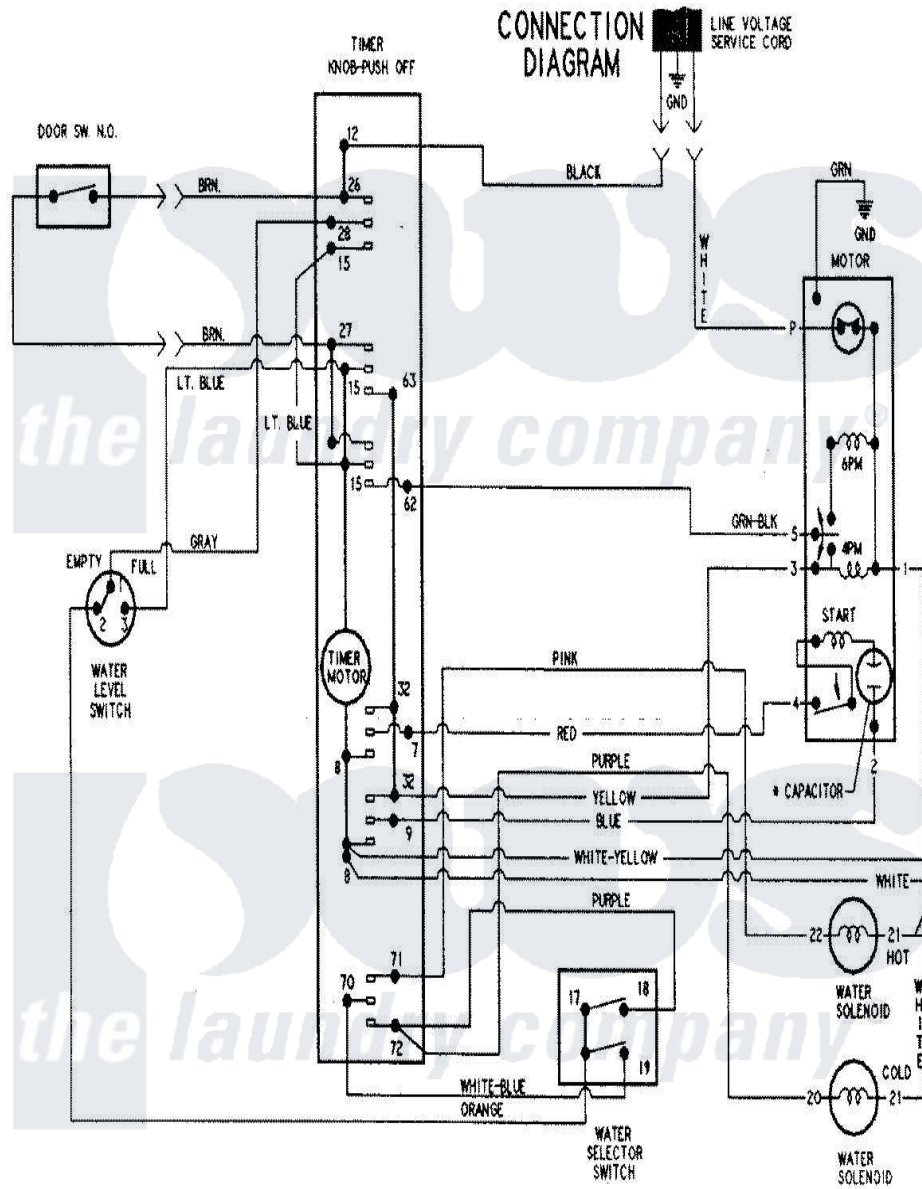

# Magic Chef CAV2000AWW 10 - WIRING INFORMATION

Magic Chef [Residential Magic Chef CAV2000AWW Washer Parts](#) Parts Diagram 10 - WIRING INFORMATION  
 Click on the part number to view part

Item	Original Part Number	Replaced By	Status	Part Description
NI	15002616		Not Available	WIRING INFORMATION