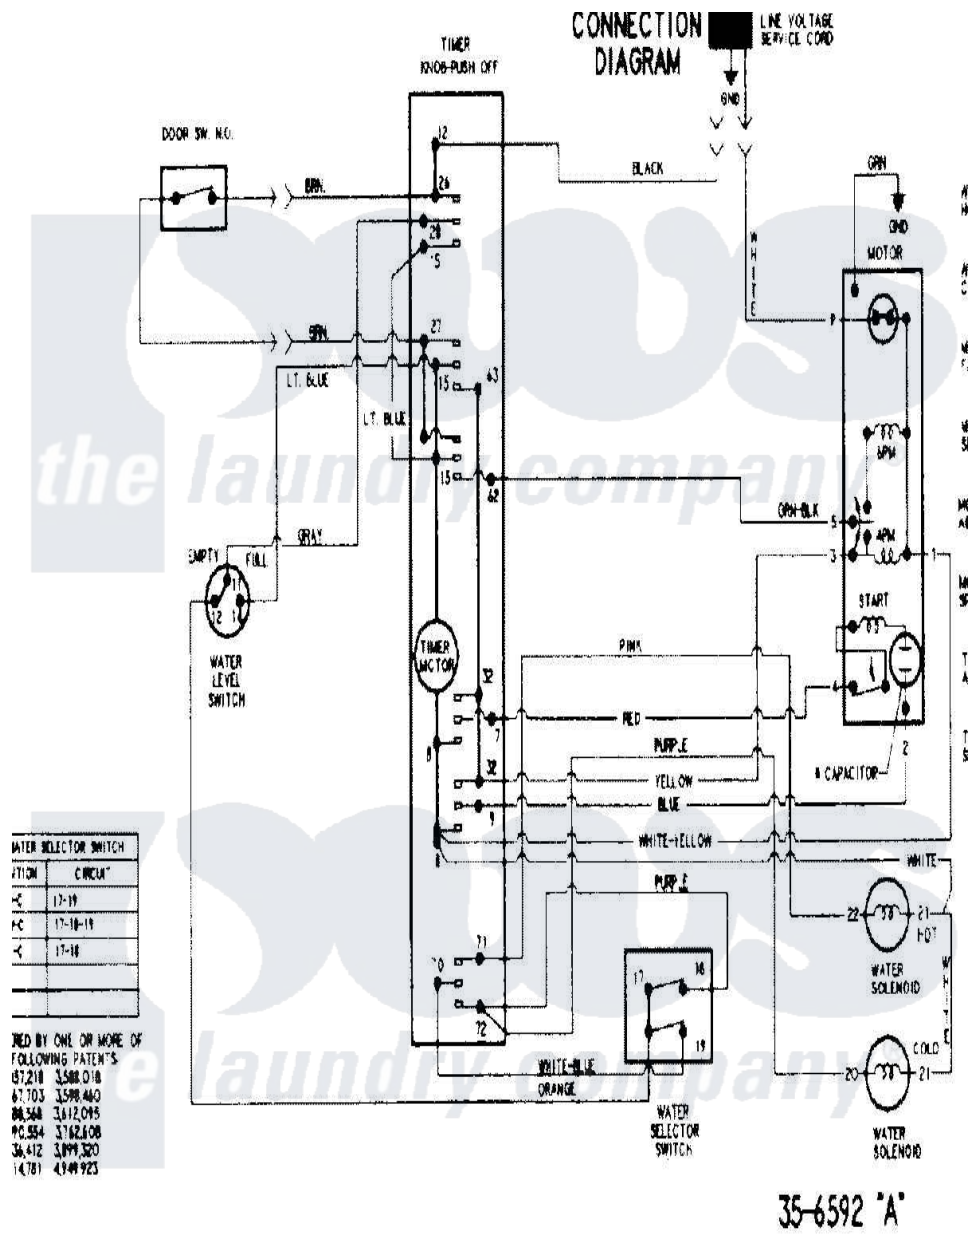

Magic Chef CAV2000AWW 11 - WIRING INFORMATION (SERIES 20)

35-6592 "A"

Magic Chef Residential Magic Chef CAV2000AWW Washer Parts Diagram 11 - WIRING INFORMATION (SERIES 20)

Click on the part number to view part

Item	Original Part Number	Replaced By	Status	Part Description
NI	15003216		Not Available	WIRING INFORMATION