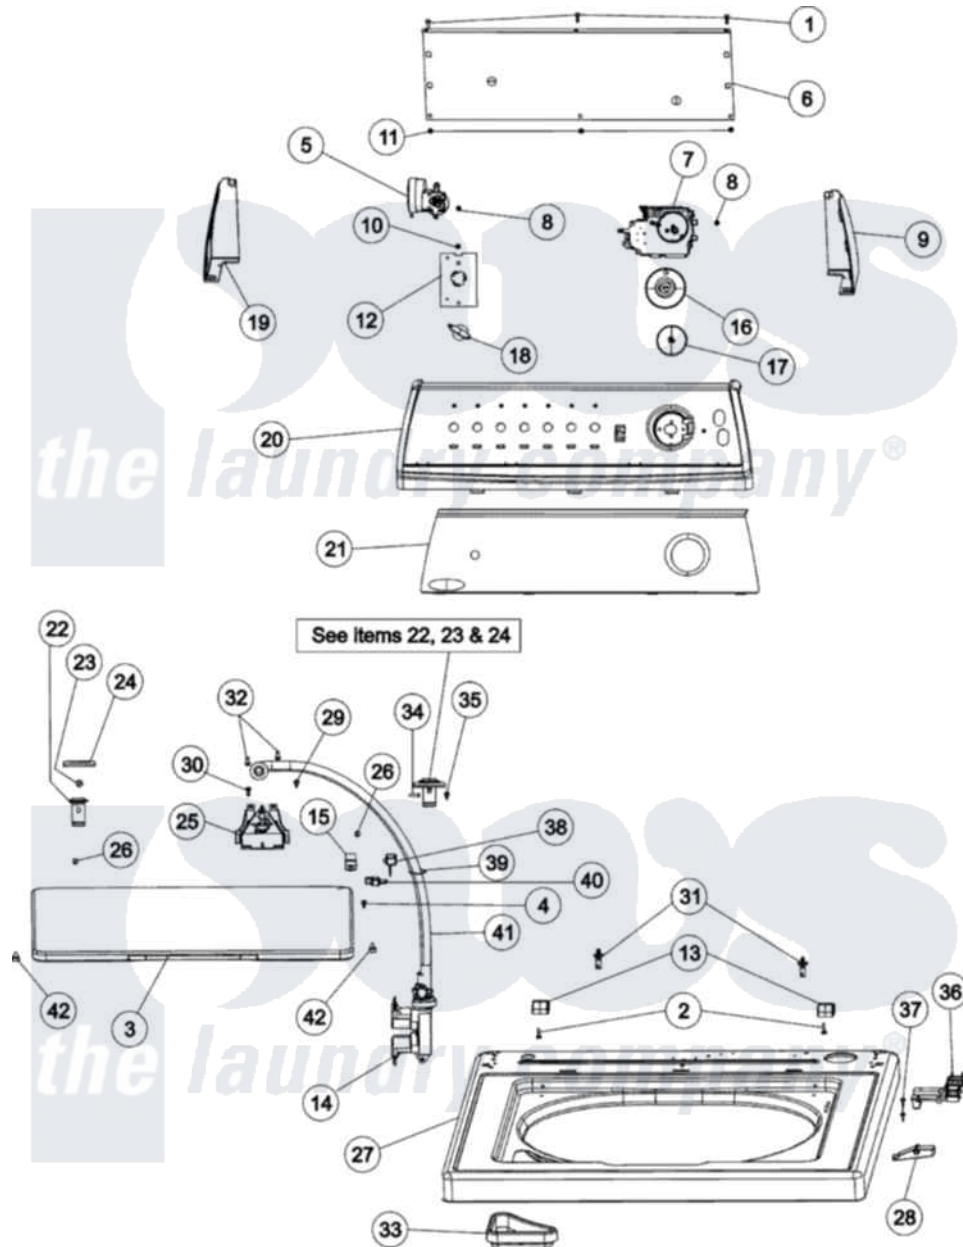

# Magic Chef CAV2005AWW 03 - CONTROL PANEL & TOP

Magic Chef [Residential Magic Chef CAV2005AWW Washer Parts](#) Parts Diagram 03 - CONTROL PANEL & TOP  
 Click on the part number to view part

Item	Original Part Number	Replaced By	Status	Part Description
1	<a href="#">21002224</a>			Screw
2	<a href="#">25-7893</a>			Screw
3	<a href="#">35-2026</a>			Lid
4	<a href="#">31001721</a>			Screw, Abno.8-18 x 3/8 Hxws
5	<a href="#">Y2201474</a>			Switch, Pressure
6	<a href="#">21001527</a>			Shield, Rear
7	<a href="#">21002056</a>			Timer
8	25-3092	<a href="#">90767</a>		Screw, 8A X 3/8 HeX Washer Head Tapping
9	<a href="#">21001547</a>			Endcap, Panel
10	<a href="#">31001721</a>			Screw, Abno.8-18 x 3/8 Hxws
11	25-3092	<a href="#">90767</a>		Screw, 8A X 3/8 HeX Washer Head Tapping
12	<a href="#">21002077</a>			Shield, Control-1 Hole/Console
13	<a href="#">35-2044</a>			Hinge, Lid
14	<a href="#">21001932</a>			Valve, Water Inlet
15	21001148	<a href="#">12001187</a>		Kit, Lid Switch Assembly