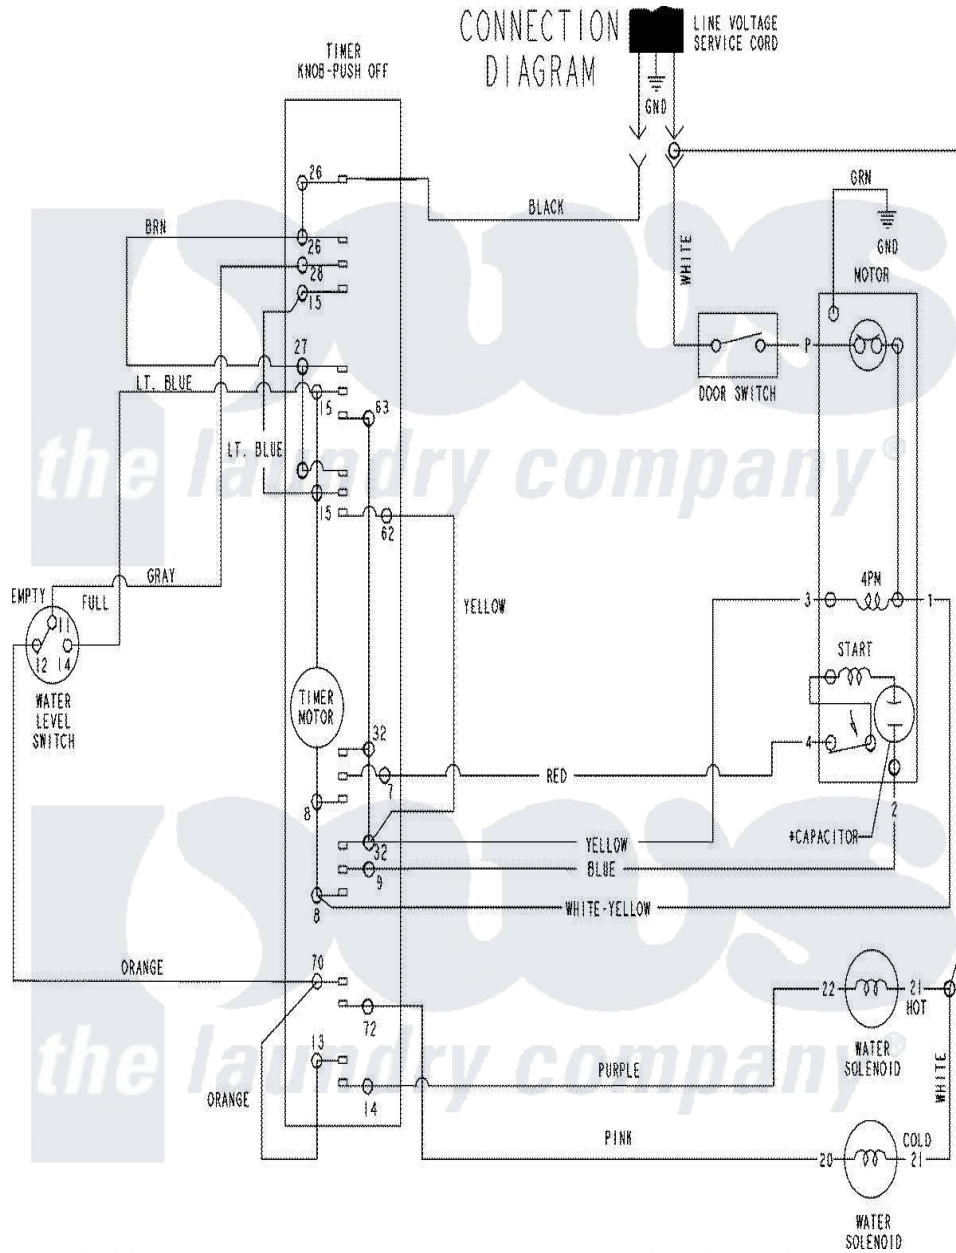

Magic Chef CAV2005AWW 07 - WIRING INFORMATION

Magic Chef [Residential Magic Chef CAV2005AWW Washer Parts](#) Parts Diagram 07 - WIRING INFORMATION
 Click on the part number to view part

Item	Original Part Number	Replaced By	Status	Part Description
NI	15003777		Not Available	WIRING INFORMATION