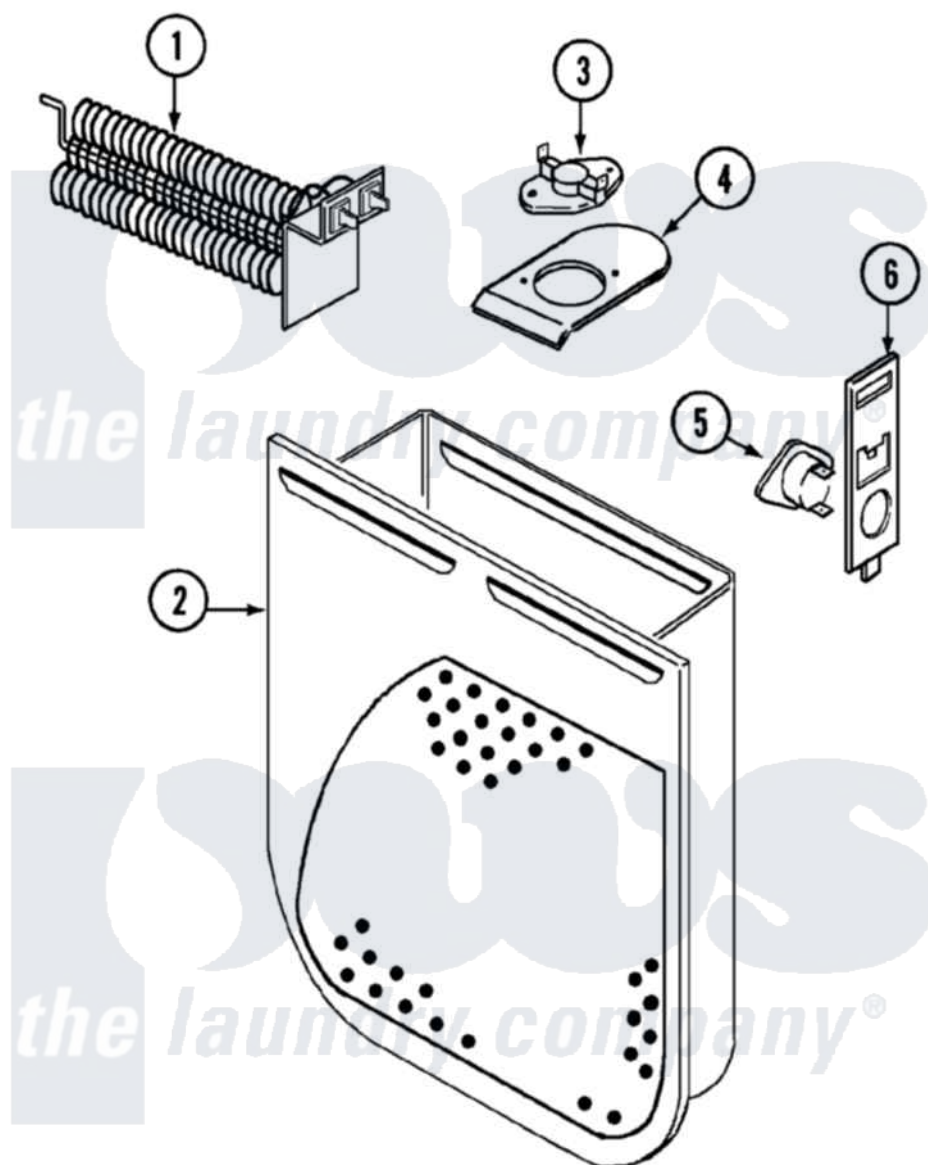

Magic Chef CYE2000AYA 02 - HEATER

Magic Chef [Residential Magic Chef CYE2000AYA Dryer Parts](#) Parts Diagram 02 - HEATER
 Click on the part number to view part

Item	Original Part Number	Replaced By	Status	Part Description
1	53-1641	LA-1044		Element
"	25-7863			Screw
2	53-1232			Heater Housing Assembly
3	53-0771			Thermostat, Hi-Limit
"	25-3083	212951		Screw, No.6-32 X 1/4 Inch
4	53-0285			Bracket, Thermostat
"	25-7741	W10116760		Screw
5	LA-1053			Fuse Kit, Thermal
6	53-1181			Bracket, Thermal Fuse