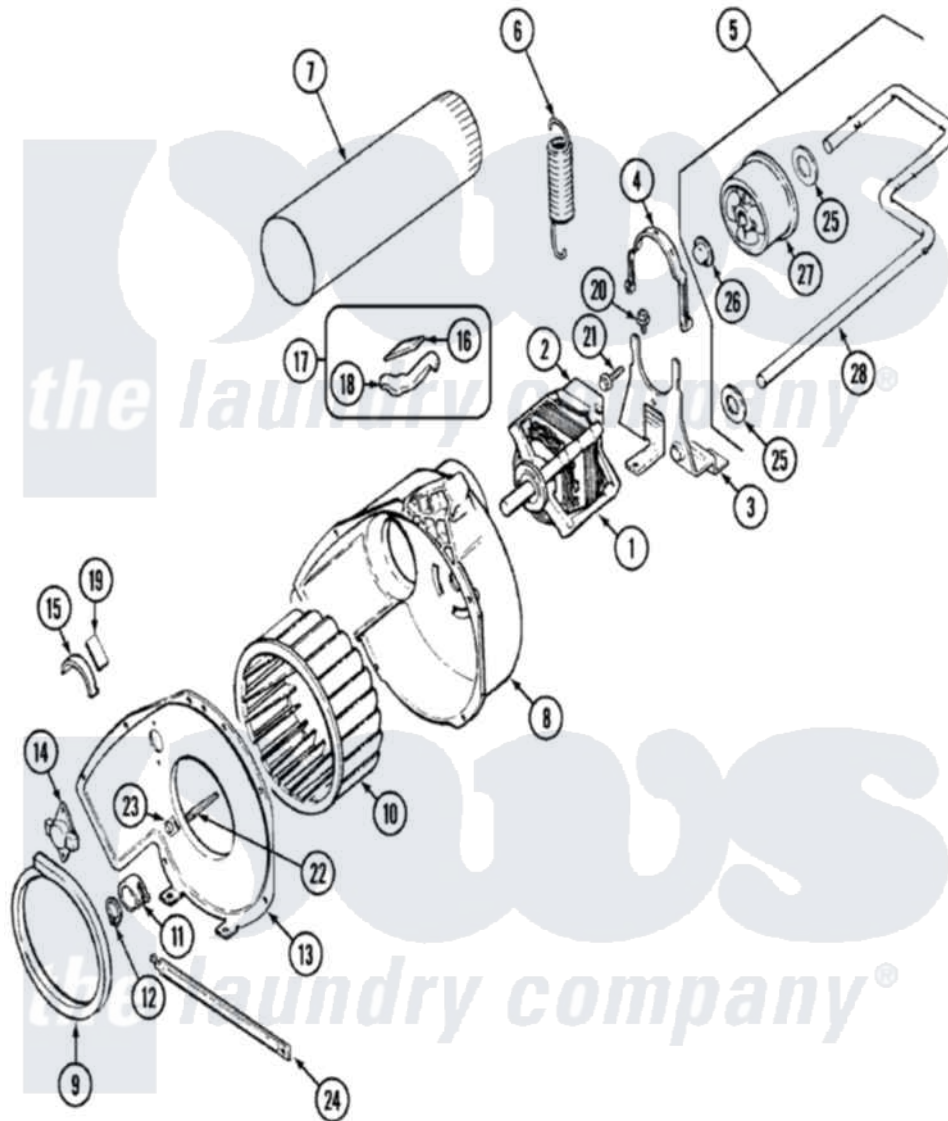

# Magic Chef CYE2000AYA 03 - MOTOR & DRIVE

Magic Chef [Residential Magic Chef CYE2000AYA Dryer Parts](#) Parts Diagram 03 - MOTOR & DRIVE  
 Click on the part number to view part

Item	Original Part Number	Replaced By	Status	Part Description
1	31001316	<a href="#">W10410996</a>		Motor-Drve
"	53-0932	<a href="#">31001535</a>		Pulley, Motor
2	<a href="#">25-7815</a>			Washer
3	25-7732	<a href="#">681414</a>		Screw, 10AB X 1/2
"	53-1932	<a href="#">31001570</a>		Bracket, Motor
4	53-0214	<a href="#">660658</a>		Clamp, Motor Mounting 343481 685441
5	<a href="#">53-2287</a>			Idler Assembly
6	53-2209	<a href="#">31001465</a>		Spring, Idler
7	<a href="#">53-0134</a>			Duct, Exhaust
"	25-2134	<a href="#">W10116760</a>		Screw
8	<a href="#">53-1801</a>			Housing, Blower
9	53-0203	<a href="#">12001324</a>		Duct Kit, Collector
10	<a href="#">31001317</a>			Wheel, Blower
11	25-7823	<a href="#">312967</a>		Clamp, Blower Housing
12	<a href="#">25-7855</a>			Ring, Retaining
13	25-7435	<a href="#">33002917</a>		Screw, No.10-16

"	<a href="#">53-1934</a>		Cover, Blower Housing
14	25-2134	<a href="#">W10116760</a>	Screw
"	<a href="#">53-1107</a>		Thermostat, Control
15	53-2273	<a href="#">31001470</a>	Glide, Tumbler
16	53-0724	<a href="#">31001356</a>	Pad, Glide
17	<a href="#">LA-1006</a>		Glide Kit, Tumbler
18	53-2272	<a href="#">31001469</a>	Glide, Tumbler
19	53-1684	<a href="#">31001356</a>	Pad, Glide
20	25-7963	<a href="#">31001571</a>	Screw, 10-24 x 0700 Hxwshrd Ty
21	<a href="#">25-7674</a>		Screw
22	<a href="#">53-1026</a>		Guide, Vane Inlet
23	<a href="#">25-3457</a>		Screw, Sems
24	<a href="#">53-1625</a>		Brace, Tumbler Support
25	<a href="#">25-7815</a>		Washer
26	<a href="#">25-7957</a>		Pushnut
27	53-1628	<a href="#">31001344</a>	Pulley, Idler
28	53-2250	<a href="#">53-2287</a>	Idler Assembly