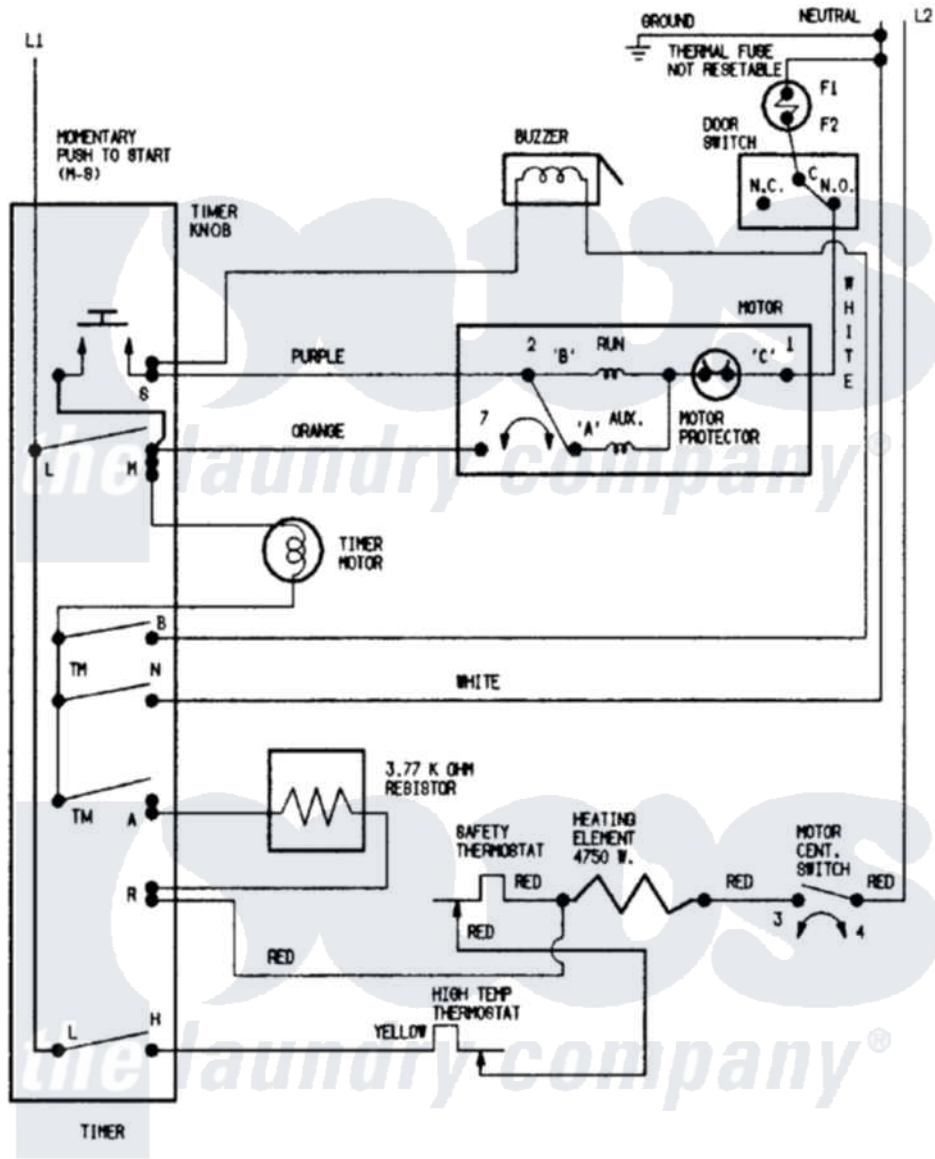

Magic Chef CYE2000AYA 05 - WIRING INFORMATION

Magic Chef [Residential Magic Chef CYE2000AYA Dryer Parts](#) Parts Diagram 05 - WIRING INFORMATION
 Click on the part number to view part

Item	Original Part Number	Replaced By	Status	Part Description
NI	15002020		Not Available	WIRING INFORMATION (ELEC)