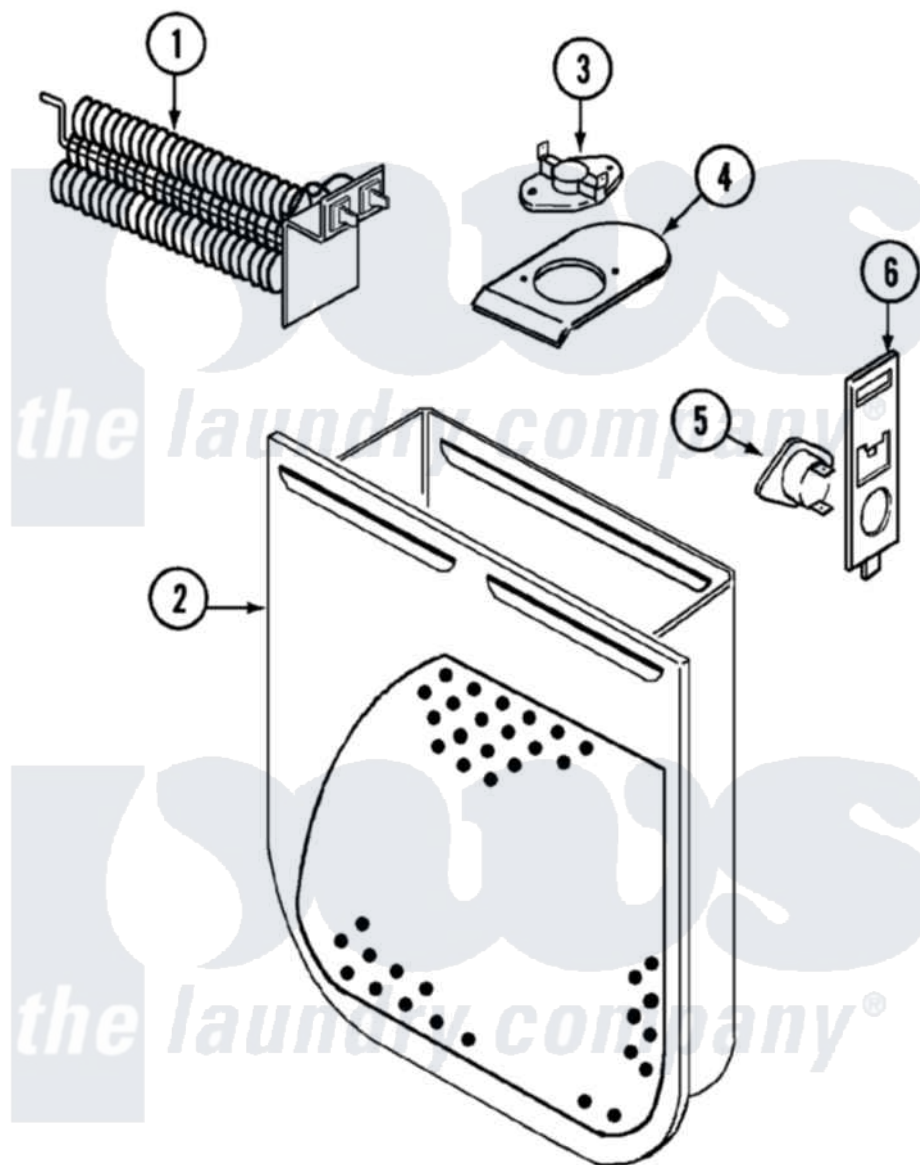

Magic Chef CYE2000AYW 05 - HEATER

Magic Chef [Residential Magic Chef CYE2000AYW Dryer Parts](#) Parts Diagram 05 - HEATER
 Click on the part number to view part

Item	Original Part Number	Replaced By	Status	Part Description
1	53-1641	LA-1044		Element
"	25-7863			Screw
2	53-1232			Heater Housing Assembly
3	53-0771			Thermostat, Hi-Limit
"	25-3083	212951		Screw, No.6-32 X 1/4 Inch
4	53-0285			Bracket, Thermostat
"	25-7741	W10116760		Screw
5	LA-1053			Fuse Kit, Thermal
6	53-1181			Bracket, Thermal Fuse