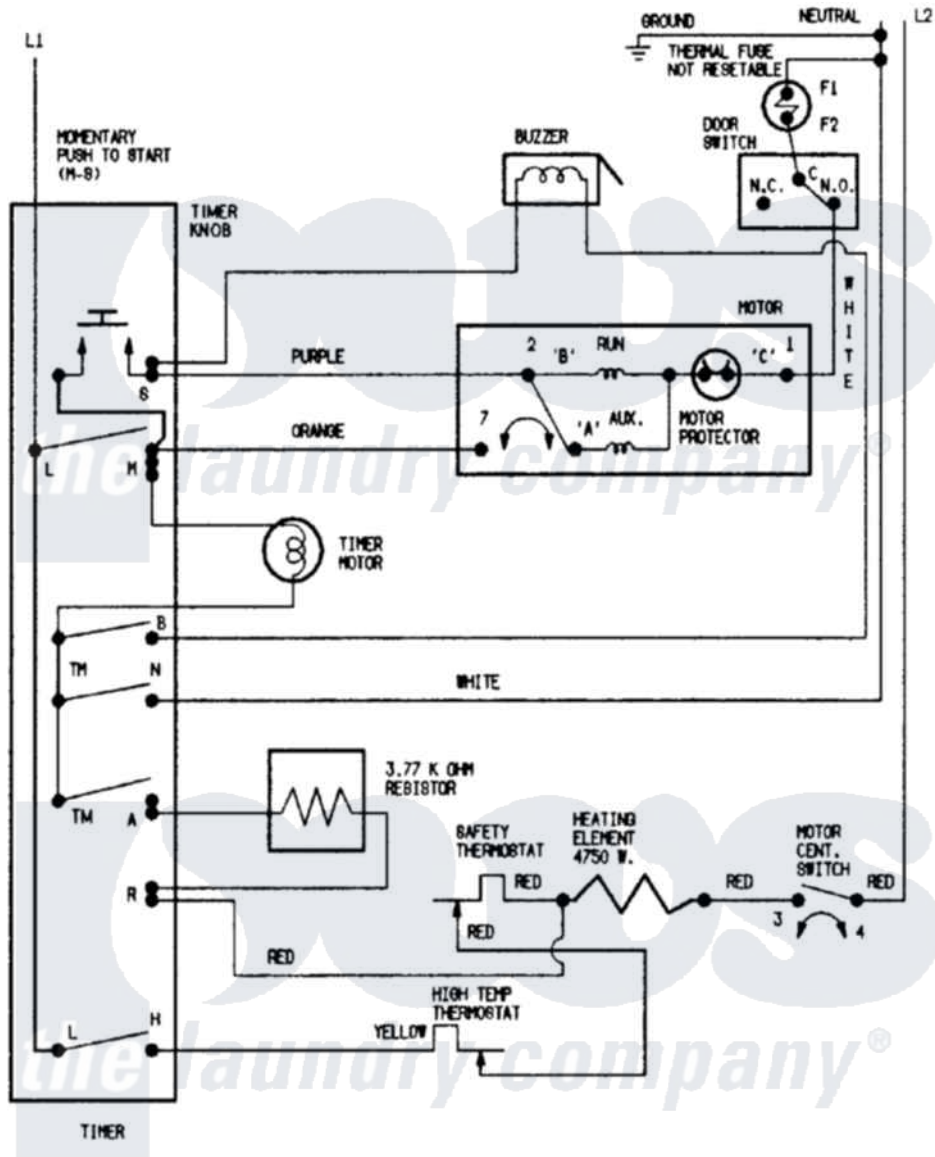

Magic Chef CYE2000AYW 08 - WIRING INFORMATION

Magic Chef Residential Magic Chef CYE2000AYW Dryer Parts Parts Diagram 08 - WIRING INFORMATION
 Click on the part number to view part

Item	Original Part Number	Replaced By	Status	Part Description
NI	15002020		Not Available	WIRING INFORMATION (ELEC)