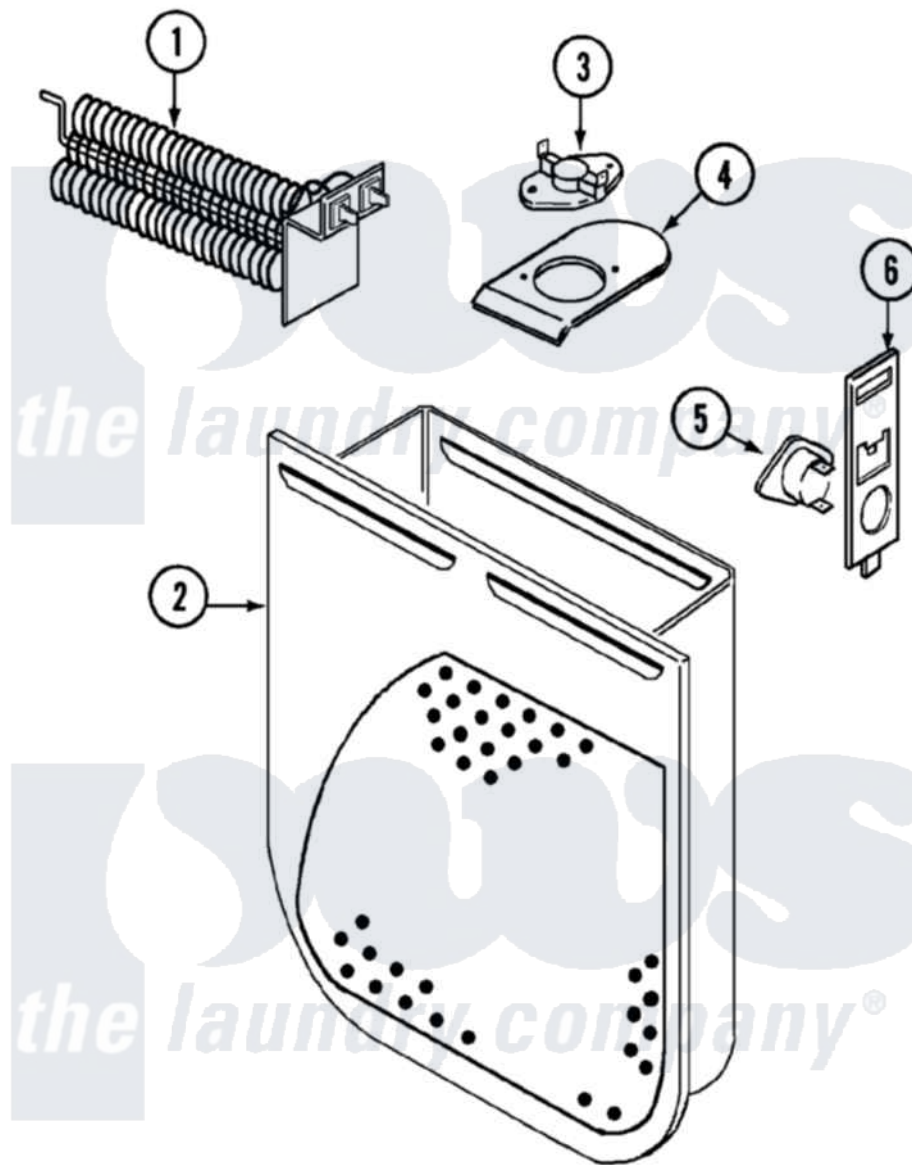

# Magic Chef CYE3004AYW 04 - HEATER

Magic Chef [Residential Magic Chef CYE3004AYW Dryer Parts](#) Parts Diagram 04 - HEATER  
 Click on the part number to view part

Item	Original Part Number	Replaced By	Status	Part Description
1	31001499	<a href="#">LA-1044</a>		Element
"	<a href="#">25-7863</a>			Screw
2	<a href="#">53-1232</a>			Heater Housing Assembly
3	<a href="#">53-0771</a>			Thermostat, Hi-Limit
"	25-3083	<a href="#">212951</a>		Screw, No.6-32 X 1/4 Inch
4	<a href="#">53-0285</a>			Bracket, Thermostat
"	<a href="#">212951</a>			Screw, No.6-32 X 1/4 Inch
5	<a href="#">LA-1053</a>			Fuse Kit, Thermal
6	<a href="#">53-1181</a>			Bracket, Thermal Fuse