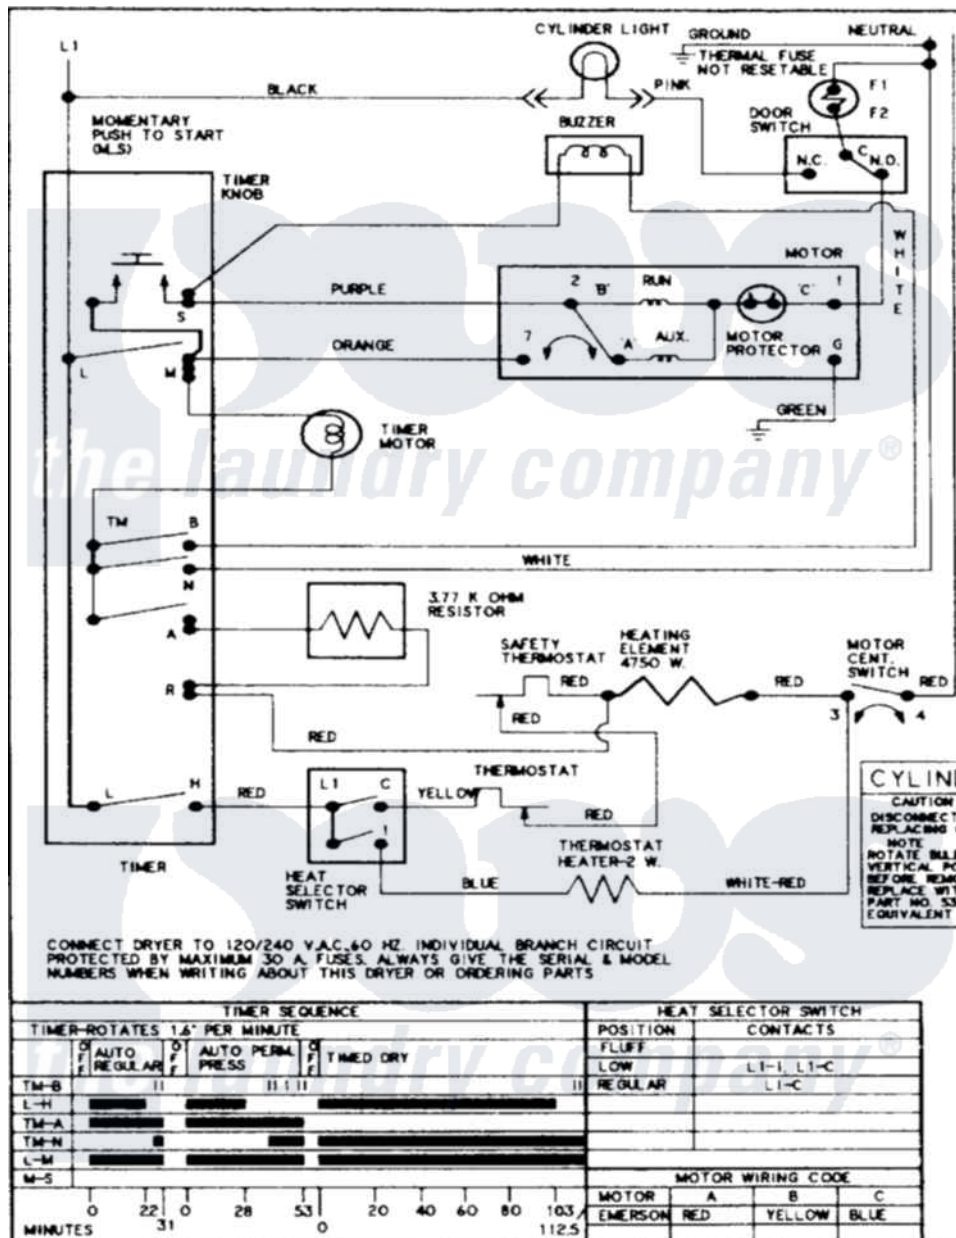

Magic Chef CYE3004AYW 08 - WIRING INFORMATION

Magic Chef Residential Magic Chef CYE3004AYW Dryer Parts Parts Diagram 08 - WIRING INFORMATION

Click on the part number to view part

Item	Original Part Number	Replaced By	Status	Part Description
NI	15003460		Not Available	WIRING INFORMATION