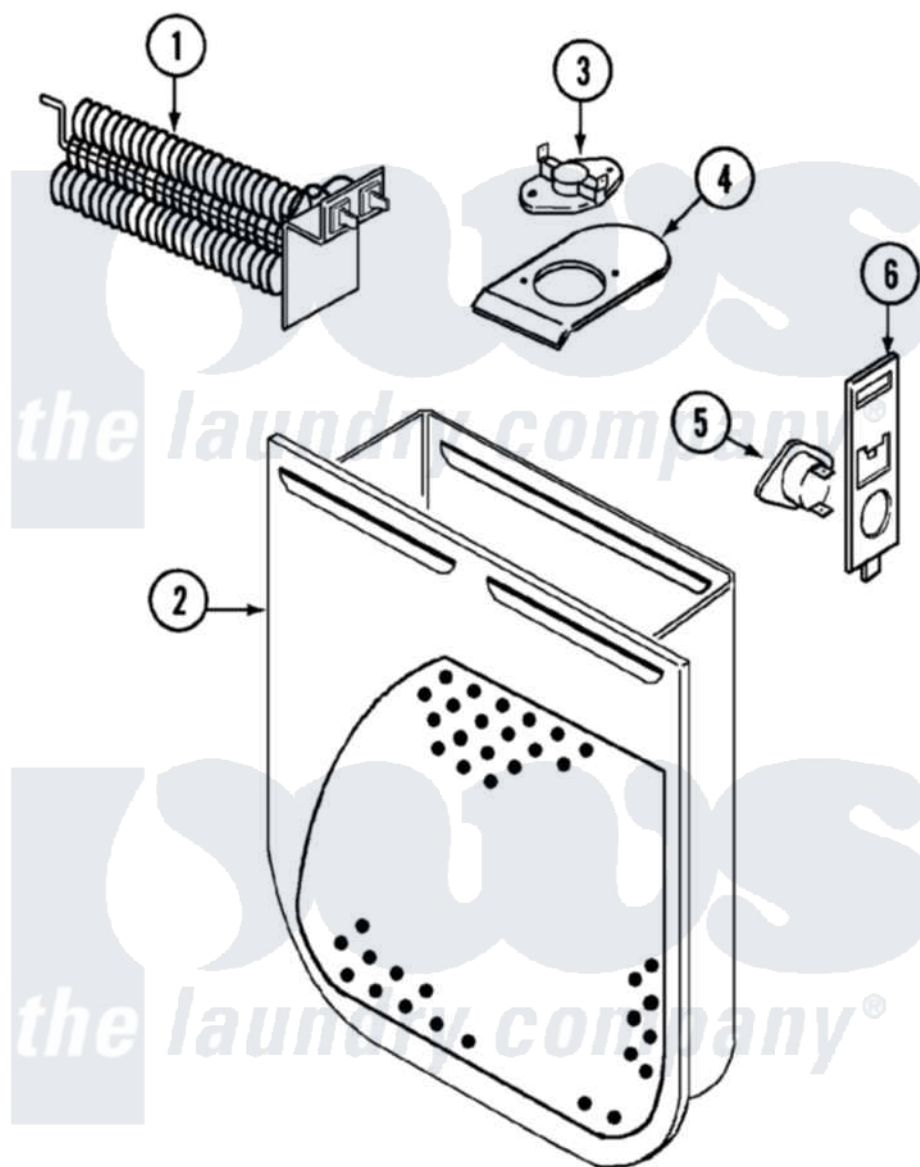

Magic Chef CYE4000AYS 04 - HEATER

Magic Chef [Residential Magic Chef CYE4000AYS Dryer Parts](#) Parts Diagram 04 - HEATER
 Click on the part number to view part

Item	Original Part Number	Replaced By	Status	Part Description
1	53-1641	LA-1044		Element
"	25-7863			Screw
2	53-1232			Heater Housing Assembly
3	53-0771			Thermostat, Hi-Limit
"	25-3083	212951		Screw, No.6-32 X 1/4 Inch
4	53-0285			Bracket, Thermostat
"	25-7741	W10116760		Screw
5	LA-1053			Fuse Kit, Thermal
6	53-1181			Bracket, Thermal Fuse