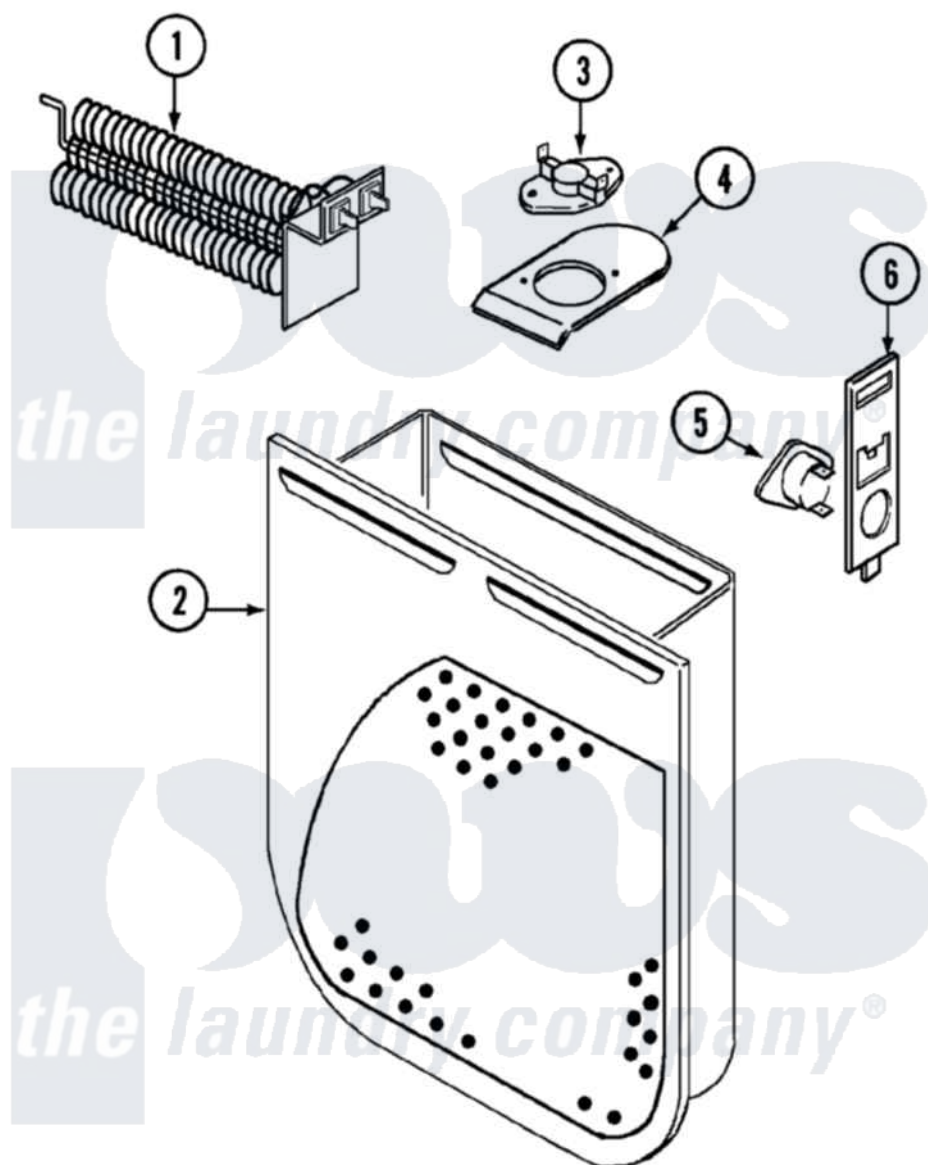

Magic Chef CYE4000AZS 04 - HEATER

Magic Chef [Residential Magic Chef CYE4000AZS Dryer Parts](#) Parts Diagram 04 - HEATER
 Click on the part number to view part

Item	Original Part Number	Replaced By	Status	Part Description
1	53-1641	LA-1044		Element
"	25-7863			Screw
2	53-1232			Heater Housing Assembly
3	53-0771			Thermostat, Hi-Limit
"	25-3083	212951		Screw, No.6-32 X 1/4 Inch
4	53-0285			Bracket, Thermostat
"	25-7741	W10116760		Screw
5	LA-1053			Fuse Kit, Thermal
6	53-1181			Bracket, Thermal Fuse