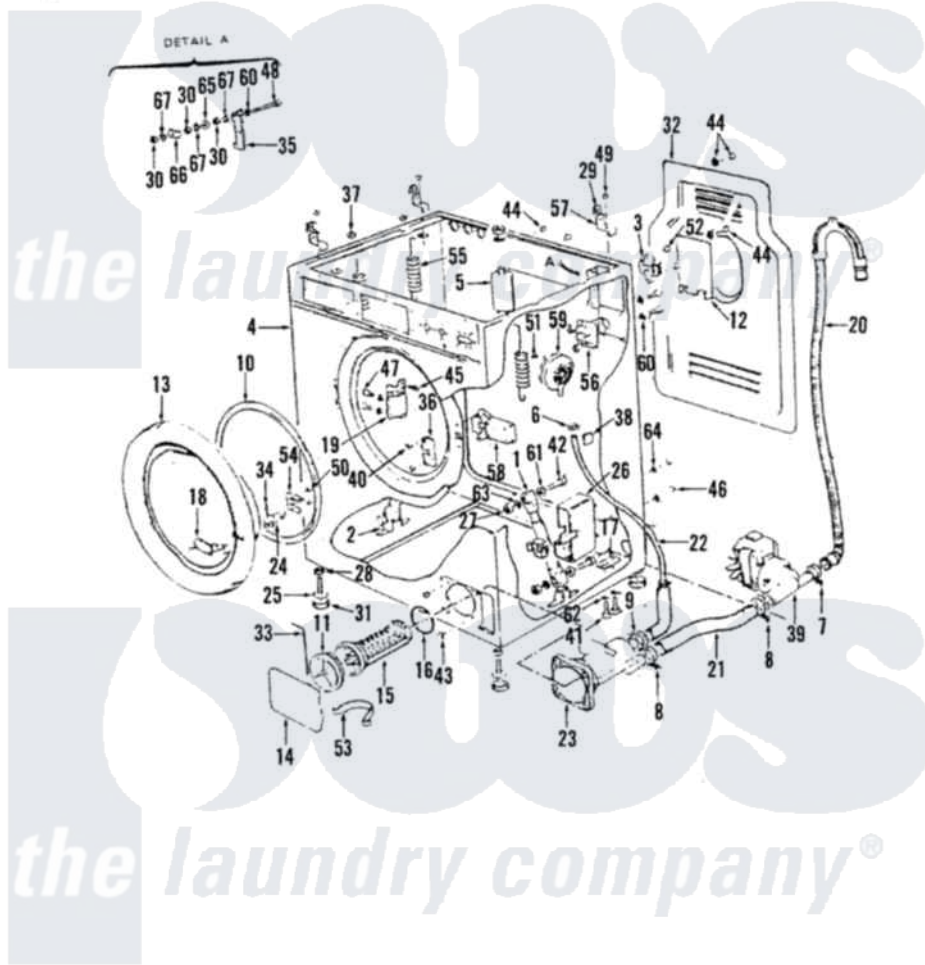

Magic Chef MCWP1085 01 - CABINET & DOOR

B-4

Magic Chef [Residential Magic Chef MCWP1085 Washer Parts](#) Parts Diagram 01 - CABINET & DOOR
 Click on the part number to view part

Item	Original Part Number	Replaced By	Status	Part Description
1	113800436	113800434		Cushion
2	113800437		Not Available	CUSHION
3	116990173		Not Available	TERMINAL BLOCK
4	119100586		Not Available	WH CABINET ASM
5	116200723		Not Available	CAPACITOR
6	113200152	596669		Clamp, Manifold
7	113200202	22001376		Hose, Clamp
8	113200087	22001376		Hose, Clamp
9	113200354	285655		Clamp, Hose
10	113200489		Not Available	DOOR SEAL CLAMP
11	112901953		Not Available	FILTER COVER
12	111100679		Not Available	COVER
13	112990021		Not Available	DOOR ASM
14	111100676		Not Available	FILTER DOOR
15	112901952		Not Available	FILTER
16	114200280		Not Available	FILTER GASKET