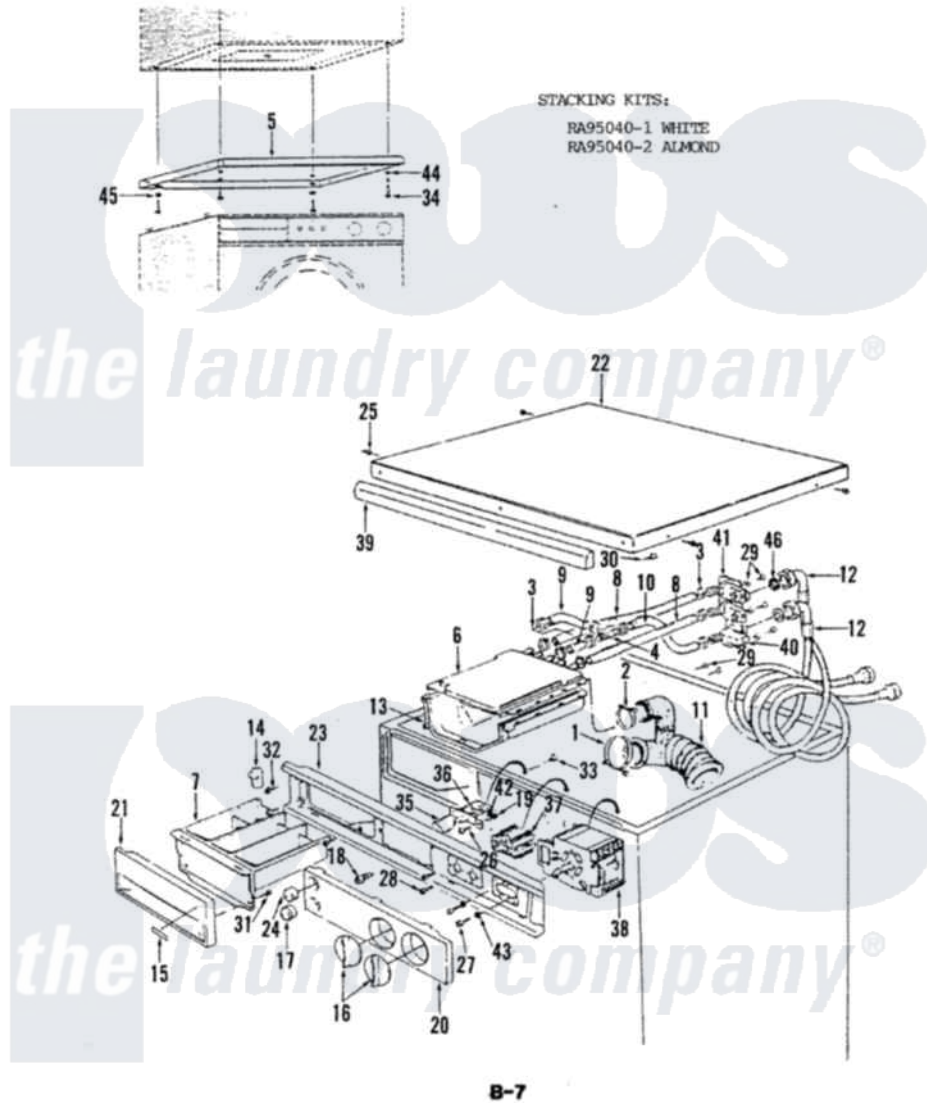

# Magic Chef MCWP1085 02 - CONTROL PANEL

Magic Chef [Residential Magic Chef MCWP1085 Washer Parts](#) Parts Diagram 02 - CONTROL PANEL  
Click on the part number to view part

Item	Original Part Number	Replaced By	Status	Part Description
1	113200164		Not Available	CLAMP
2	113200404	<a href="#">22001376</a>		Hose, Clamp
3	113200024	<a href="#">596669</a>		Clamp, Manifold
4	112901982		Not Available	T FITTING
5	111100740		Not Available	COVER
6	<a href="#">112400304</a>			Disp Outlet And Housing
7	112400392		Not Available	DISPENSER DRWR
8	114300716		Not Available	HOSE
9	114300718		Not Available	HOSE
10	114300683		Not Available	HOSE
11	114300715		Not Available	HOSE
12	119400110		Not Available	INLET HOSE
13	112400302		Not Available	DISP HOUSING
14	112400394		Not Available	LEVEL INDICATOR
15	33-9845		Not Available	NAMEPLATE
16	189990081		Not Available	KNOB

17	112902219	Not Available	INDICATOR LIGHT
18	116102567	Not Available	``ON`` LIGHT
19	920113418	Not Available	NUT
20	119802655	Not Available	CONTROL PANEL
21	112602966	Not Available	DISP FRNT PANEL
22	111100734	Not Available	TOP PANEL
23	112400396	Not Available	CNTRL MTG PLATE
24	112902035	Not Available	PUSHBUTTON
25	912344102	Not Available	SCREW
26	912133410	Not Available	SCREW
27	912131141	<a href="#">4159193</a>	Screw, Ground
28	912131137	<a href="#">488234</a>	Screw 8-32 X 1/4
29	995500001	Not Available	SCREW
30	912362330	Not Available	SCREW
31	913331132	Not Available	SCREW
32	991644512	Not Available	SCREW
33	911354239	Not Available	SCREW
34	917143112	Not Available	SCREW
35	182990081	Not Available	SPACER
36	116102537	Not Available	PUSHBUTTON ASM
37	116102530	Not Available	SELECTOR
38	<a href="#">116102529</a>		Timer
39	112902354	Not Available	TOP PANEL TRIM
40	116102549	Not Available	HOT INLET VALVE
41	116102541	Not Available	VALVE
42	930036328	Not Available	WASHER
43	930046333	Not Available	WASHER
44	993210561	Not Available	WASHER
45	993041134	Not Available	WASHER
46	114200090	Not Available	GASKET