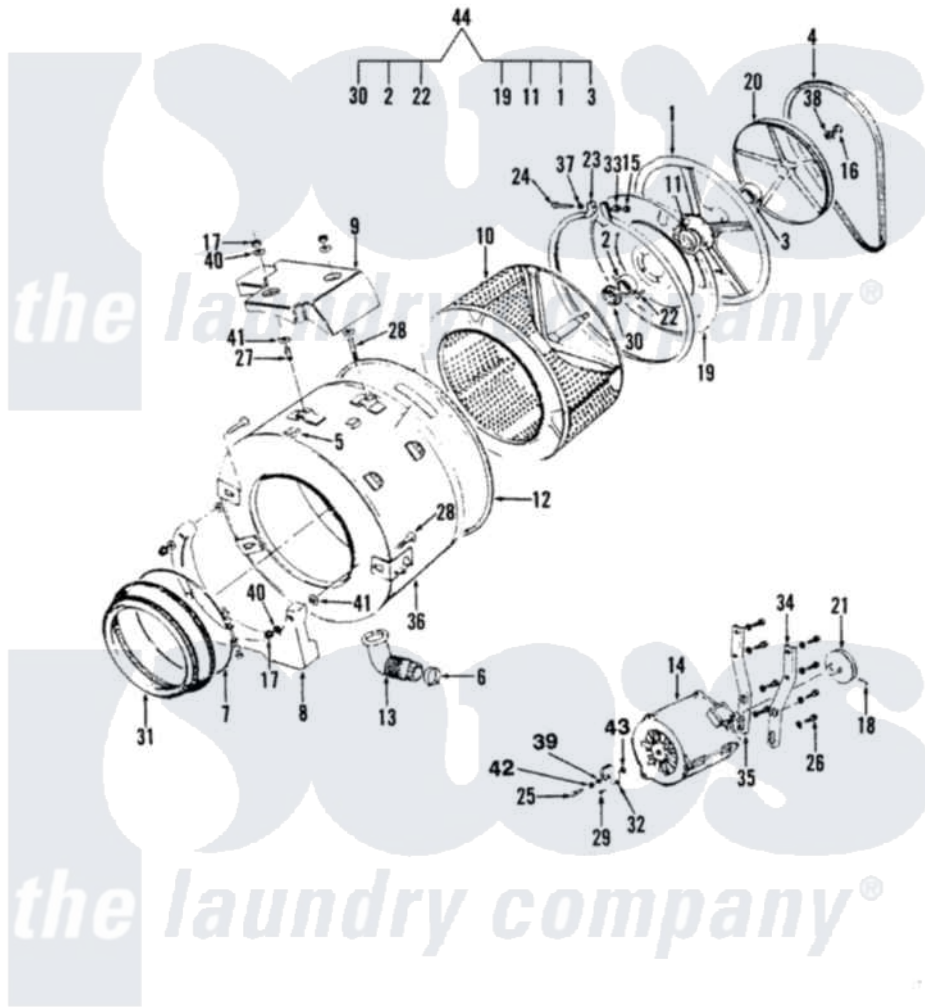

# Magic Chef MCWP1085 03 - TUB

Magic Chef [Residential Magic Chef MCWP1085 Washer Parts](#) Parts Diagram 03 - TUB  
 Click on the part number to view part

Item	Original Part Number	Replaced By	Status	Part Description
1	113300496		Not Available	CYL X BEARING
2	117600130		Not Available	BALL BEARING
3	117600181		Not Available	BEARING
4	114900133		Not Available	BELT
5	114900218		Not Available	RUBBER BLOCK
6	113200366	<a href="#">285655</a>		Clamp, Hose
7	113200488		Not Available	TUB SEAL CLAMP
8	114900247		Not Available	COUNTERWEIGHT
9	114900246		Not Available	COUNTERWEIGHT
10	119200711		Not Available	CYLINDER ASM
11	<a href="#">114200647</a>			Tub Ring Gasket
12	114200636		Not Available	RING GASKET
13	114300707		Not Available	HOSE
14	116590639	<a href="#">116190136</a>		Motor
15	<a href="#">920133131</a>			Nut
16	992400242		Not Available	NUT

17	992600001	Not Available	NUT
18	995100001	Not Available	PULLEY PIN
19	111600612	Not Available	REAR TUB PLATE
20	113300506	Not Available	PULLEY ASM
21	113300521	Not Available	MOTOR PULLEY
22	950313702	Not Available	RIVET
23	111600490	Not Available	TUB BACK RING
24	917129139	Not Available	SCREW
25	111901081	Not Available	SCREW
26	995700011	Not Available	SCREW
27	991173002	Not Available	SCREW
28	991173001	Not Available	SCREW
29	912322233	Not Available	SCREW
30	114200638	Not Available	SEAL
31	114200651	Not Available	DOOR SEAL
32	116102561	Not Available	SPEED SENSOR
33	111901094	Not Available	SPACER
34	113900479	Not Available	LH MOTOR SUPPRT
35	113900478	Not Available	RH MOTOR SUPPRT
36	119200721	Not Available	TUB ASM
37	930056320	Not Available	WASHER
38	993053139	Not Available	WASHER
39	112902092	Not Available	WASHER
40	993062138	Not Available	WASHER
41	993210561	Not Available	WASHER
42	930046336	Not Available	WASHER
43	112902369	Not Available	HUB
44	113390220	Not Available	BEARING ASM