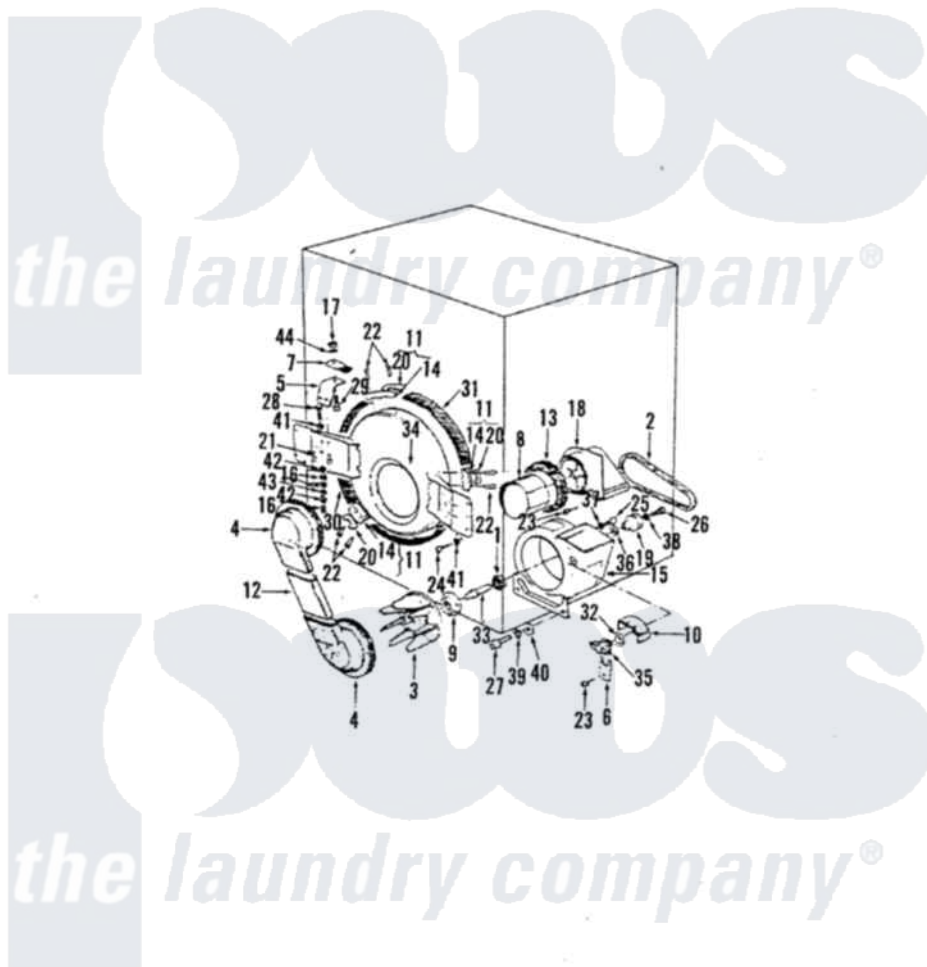

Magic Chef MDCP1085-A 01 - BLOWER

D8

Magic Chef [Residential Magic Chef MDCP1085-A Dryer Parts](#) Parts Diagram 01 - BLOWER
 Click on the part number to view part

Item	Original Part Number	Replaced By	Status	Part Description
1	183240012			Ball Bearing
2	184180023			Drive Belt
3	189880005		Not Available	IMPELLER ASM
4	184410106		Not Available	AIR DUCT BOOT
5	181770083		Not Available	BRACKET
6	181770085		Not Available	TSTAT MTG BRKT
7	186990018		Not Available	CONTACT BRUSH
8	112902091		Not Available	HOSE FITTING
9	183040022		Not Available	BEARING COVER
10	182990045		Not Available	TSTAT COVER
11	189100002		Not Available	CYLINDER GLIDE
12	181990022		Not Available	AIR DUCT
13	184410105		Not Available	GASKET
14	182660015		Not Available	GEAR PLATE
15	189190006		Not Available	VENTILATOR ASM
16	920113418		Not Available	NUT

17	920134133	Not Available	NUT
18	182130021	Not Available	BLOWER OUTLET
19	183680023	Not Available	FAN PULLEY
20	182660030	Not Available	GLIDE RETAINER
21	956248610	Not Available	RIVET
22	956333611	Not Available	RIVET
23	991350543	Not Available	SCREW
24	912354127	Not Available	SCREW
25	912153130	Not Available	SCREW
26	917121131	Not Available	SCREW
27	911500005	Not Available	SCREW
28	912133410	Not Available	SCREW
29	912124100	Not Available	SCREW
30	184410103	Not Available	CYLINDER SEAL
31	184410102	68866-4	Foam Seal 84"
32	184410094	Not Available	TSTAT SEAL
33	183020024		Blower Shaft
34	189040009	Not Available	CYL SUPPORT
35	186820021	Not Available	THERMOSTAT
36	181720012	Not Available	WASHER
37	930046332	Not Available	WASHER
38	930040326	Not Available	WASHER
39	930053323	Not Available	WASHER
40	993041135	Not Available	WASHER
41	930036328	Not Available	WASHER
42	930024322	Not Available	WASHER
43	930021415	Not Available	WASHER, GROUNDING PLATE
44	930026334	Not Available	WASHER