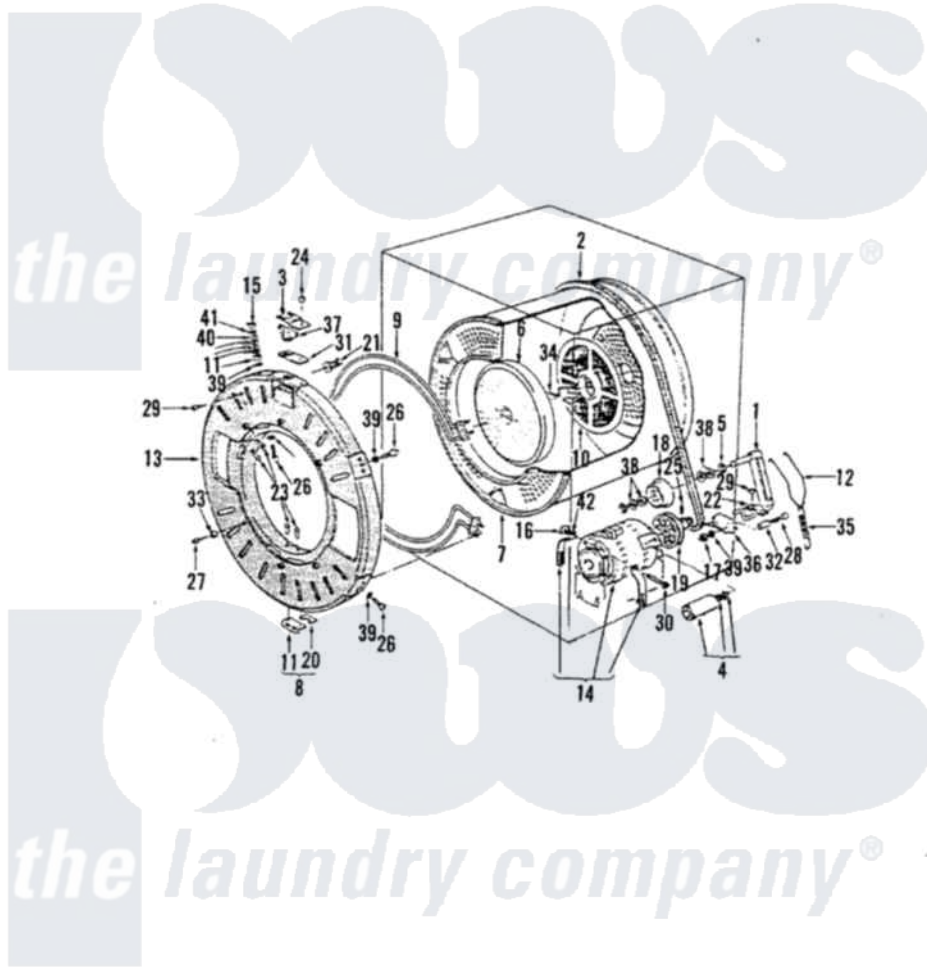

# Magic Chef MDCP1085-A 03 - CYLINDER & HEATER

125

Magic Chef [Residential Magic Chef MDCP1085-A Dryer Parts](#) Parts Diagram 03 - CYLINDER & HEATER  
 Click on the part number to view part

Item	Original Part Number	Replaced By	Status	Part Description
1	183990011		Not Available	EXTENSION ARM
2	184180026		Not Available	DRIVE BELT
3	181770085		Not Available	TSTAT MTG BRKT
4	116200722		Not Available	CAPACITOR
5	930008329		Not Available	C CLIP
6	182370029		Not Available	LINT FLTR COVER
7	189180003		Not Available	CYLINDER ASM
8	189100002		Not Available	CYLINDER GLIDE
9	<a href="#">186710161</a>			Heater Element
10	182370028		Not Available	FILTER
11	182660015		Not Available	GEAR PLATE
12	183540051		Not Available	SPRING HOOK
13	181270018		Not Available	HEATER HOUSING
14	186560041		Not Available	MOTOR
15	920113418		Not Available	NUT
16	990145131		Not Available	NUT

17	920134133	Not Available	NUT
18	182680011	Not Available	IDLER PULLEY
19	<a href="#">183680025</a>		Motor Pulley
20	182660030	Not Available	GLIDE RETAINER
21	183540052	Not Available	HEATER RETAINER
22	182170012	Not Available	HINGE
23	950313701	Not Available	RIVET
24	991350543	Not Available	SCREW
25	991110336	Not Available	SCREW
26	912133410	Not Available	SCREW
27	991341241	Not Available	SCREW
28	912131140	Not Available	SCREW
29	912354127	Not Available	SCREW
30	912146131	Not Available	SCREW
31	184990011	Not Available	TSTAT SEAL
32	181290014	Not Available	SPACER
33	184290012	Not Available	SPACER
34	183540059	Not Available	SPRING
35	183540056	Not Available	IDLER SPRING
36	186240098	Not Available	DOOR SWITCH
37	186820031	Not Available	THERMOSTAT
38	993210158	Not Available	SPACER
39	930036328	Not Available	WASHER
40	930021415	Not Available	WASHER, GROUNDING PLATE
41	930024322	Not Available	WASHER
42	930046333	Not Available	WASHER