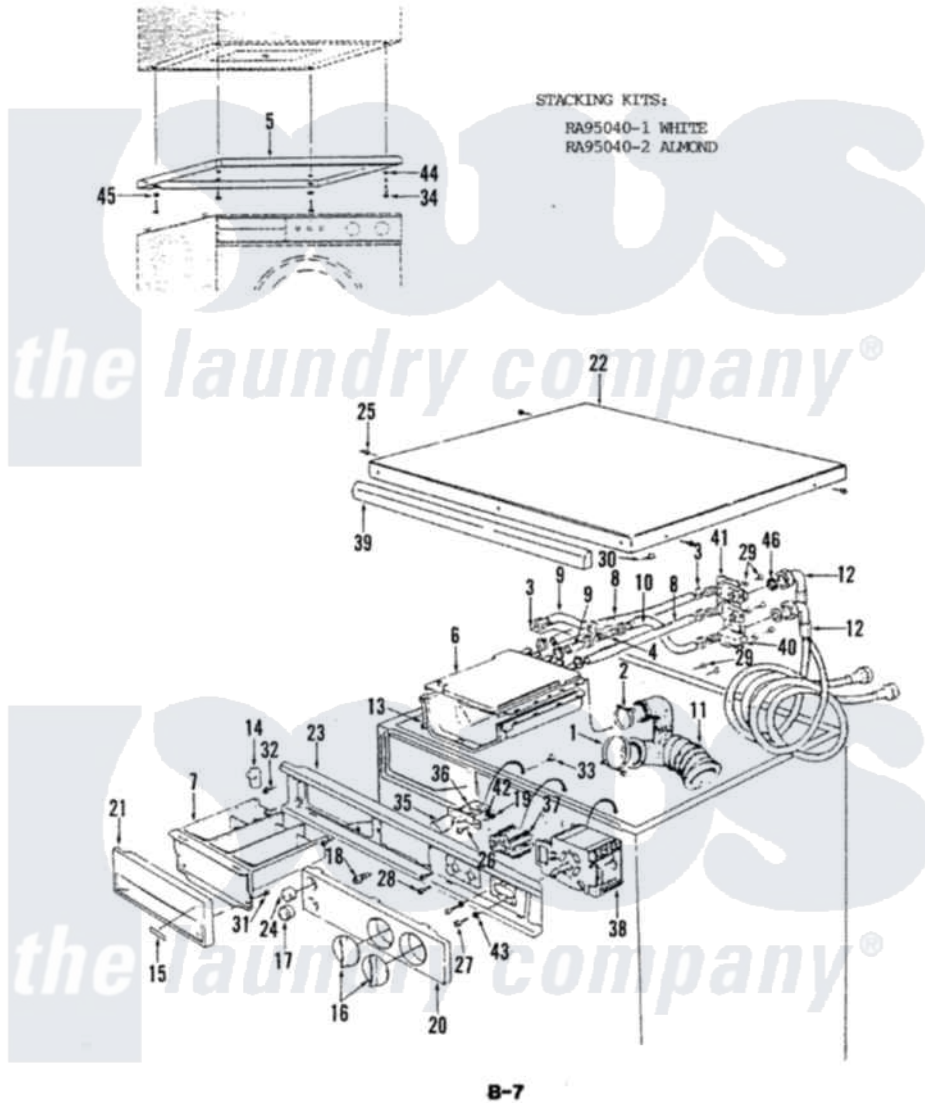

# Magic Chef MWCP1085-A 02 - CONTROL PANEL

Magic Chef [Residential Magic Chef MWCP1085-A Washer Parts](#) Parts Diagram 02 - CONTROL PANEL  
 Click on the part number to view part

Item	Original Part Number	Replaced By	Status	Part Description
1	113200164		Not Available	CLAMP
2	113200404	<a href="#">22001376</a>		Hose, Clamp
3	113200024	<a href="#">596669</a>		Clamp, Manifold
4	112901982		Not Available	T FITTING
5	111100774		Not Available	AM COVER
6	<a href="#">112400304</a>			Disp Outlet And Housing
7	112400392		Not Available	DISPENSER DRWR
8	114300716		Not Available	HOSE
9	114300718		Not Available	HOSE
10	114300683		Not Available	HOSE
11	114300715		Not Available	HOSE
12	119400110		Not Available	INLET HOSE
13	112400302		Not Available	DISP HOUSING
14	112400394		Not Available	LEVEL INDICATOR
15	33-9845		Not Available	NAMEPLATE
16	189990081		Not Available	KNOB

17	112902219	Not Available	INDICATOR LIGHT
18	116102567	Not Available	``ON`` LIGHT
19	920113418	Not Available	NUT
20	119802655	Not Available	CONTROL PANEL
21	112602966	Not Available	DISP FRNT PANEL
22	111100773	Not Available	AM TOP PANEL
23	112400396	Not Available	CNTRL MTG PLATE
24	112902035	Not Available	PUSHBUTTON
25	912344102	Not Available	SCREW
26	912133410	Not Available	SCREW
27	912131141	<a href="#">4159193</a>	Screw, Ground
28	912131137	<a href="#">488234</a>	Screw 8-32 X 1/4
29	995500001	Not Available	SCREW
30	912362330	Not Available	SCREW
31	913331132	Not Available	SCREW
32	991644512	Not Available	SCREW
33	911354239	Not Available	SCREW
34	917143112	Not Available	SCREW
35	182990081	Not Available	SPACER
36	116102537	Not Available	PUSHBUTTON ASM
37	116102530	Not Available	SELECTOR
38	<a href="#">116102529</a>		Timer
39	112902354	Not Available	TOP PANEL TRIM
40	116102549	Not Available	HOT INLET VALVE
41	116102541	Not Available	VALVE
42	930036328	Not Available	WASHER
43	930046333	Not Available	WASHER
44	993210561	Not Available	WASHER
45	993041134	Not Available	WASHER
46	114200090	Not Available	GASKET