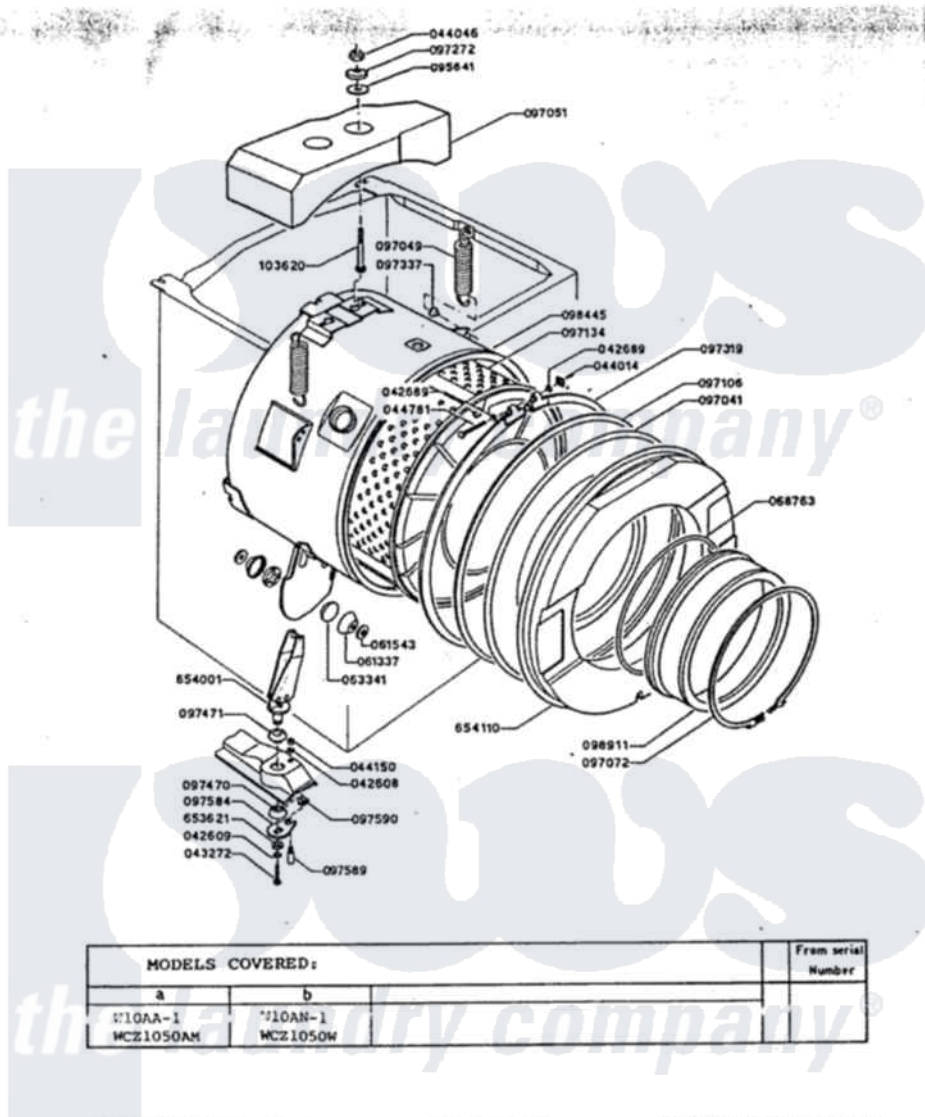

# Magic Chef WCZ1050AM 03 - CYLINDER

Magic Chef [Residential Magic Chef WCZ1050AM Washer Parts](#) Parts Diagram 03 - CYLINDER  
 Click on the part number to view part

Item	Original Part Number	Replaced By	Status	Part Description
1	042608		Not Available	WASHER
2	042609		Not Available	WASHER
3	042689		Not Available	FLAT WASHER
4	043272		Not Available	HEX HD BOLT
5	044014		Not Available	NUT
6	044046		Not Available	NUT
7	044150		Not Available	NUT
8	044781		Not Available	SCREW
9	061337		Not Available	SUPPORT PAD
10	061543		Not Available	SPACER WASHER
11	063341		Not Available	PAD
12	068763		Not Available	GASKET SPRING
13	095641		Not Available	WASHER
14	097041		Not Available	FRNT TUB FLANGE
15	097049		Not Available	TUB SUSP SPRING
16	097051		Not Available	UPR COUNTRWGT

17	097072	Not Available	GASKET RING
18	097106	Not Available	TUB GASKET
19	097134	Not Available	DRUM ASM
20	097272	Not Available	WASHER
21	097319	Not Available	RING
22	097337	Not Available	SPRING BUSHING
23	097470	Not Available	BOTTOM GROMMET
24	097471	Not Available	TOP GROMMET
25	097584	Not Available	SUPPORT
26	097589	Not Available	PIN
27	097590	Not Available	PLATE
28	098445	Not Available	TUB ASM
29	098911	Not Available	GASKET
30	<a href="#">103620</a>		Screw
31	653621	Not Available	BUSHING
32	654001	Not Available	SNUBR SPRNG ASM
33	654110	Not Available	COUNTERWEIGHT