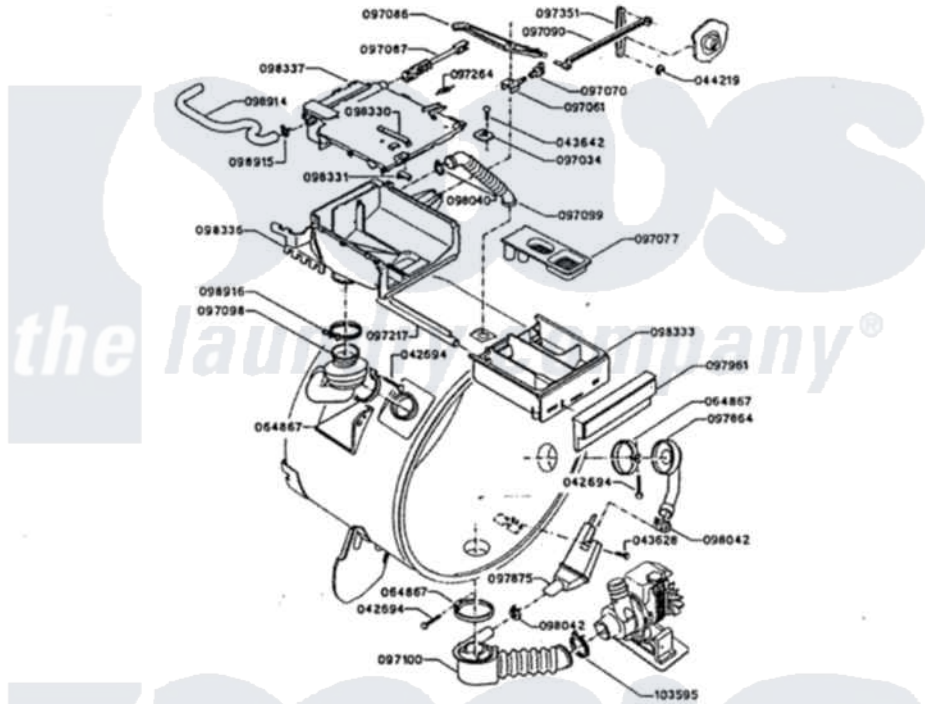

Magic Chef WCZ1050AM 04 - DISPENSER

MODELS COVERED:		From serial Number
a	b	
W10AA-1	W10AN-1	
WCZ1050AM	WCZ1050W	

FIRST PUBLICATION (4-84)

PM-1526-00

REVISION SHEET 0 (4-84)

A-6

Magic Chef [Residential Magic Chef WCZ1050AM Washer Parts](#) Parts Diagram 04 - DISPENSER
 Click on the part number to view part

Item	Original Part Number	Replaced By	Status	Part Description
1	042694		Not Available	SCREW
2	043628		Not Available	SCREW
3	Y043642	414004-35		Screw
4	044219		Not Available	RING
5	064867		Not Available	HOSE CLAMP
6	097034		Not Available	MTG CLIP
7	097061		Not Available	MTG BRKT
8	097070		Not Available	AD KNOB
9	097077		Not Available	RINSE FILTER
10	097086		Not Available	PISTON LEVER
11	097087		Not Available	PISTON
12	097090		Not Available	LEVER EXT
13	097098		Not Available	DETERGENT HOSE
14	097099		Not Available	EXHAUST HOSE
15	097100		Not Available	CONNECTION PIPE
16	097217		Not Available	SLIDE RAIL

17	097264	Not Available	SPRING
18	097351	Not Available	FEELER
19	097864	Not Available	DTRG RECIR HOSE
20	097875	Not Available	AIR INTK CHMBR
21	097961	Not Available	DTRG CONT HANDL
22	098040	Not Available	CLAMP
23	098042	Not Available	CLAMP
24	098330	Not Available	SPRING
25	098331	Not Available	CONTAINER STOP
26	098333	Not Available	DETERGNT DRAWER
27	098336	Not Available	DISP HOUSING
28	098337	Not Available	DISPENSER COVER
29	098914	Not Available	VALVE HOSE
30	098915	Not Available	CLAMP
31	098916	Not Available	CLAMP
32	103595	Not Available	CLAMP