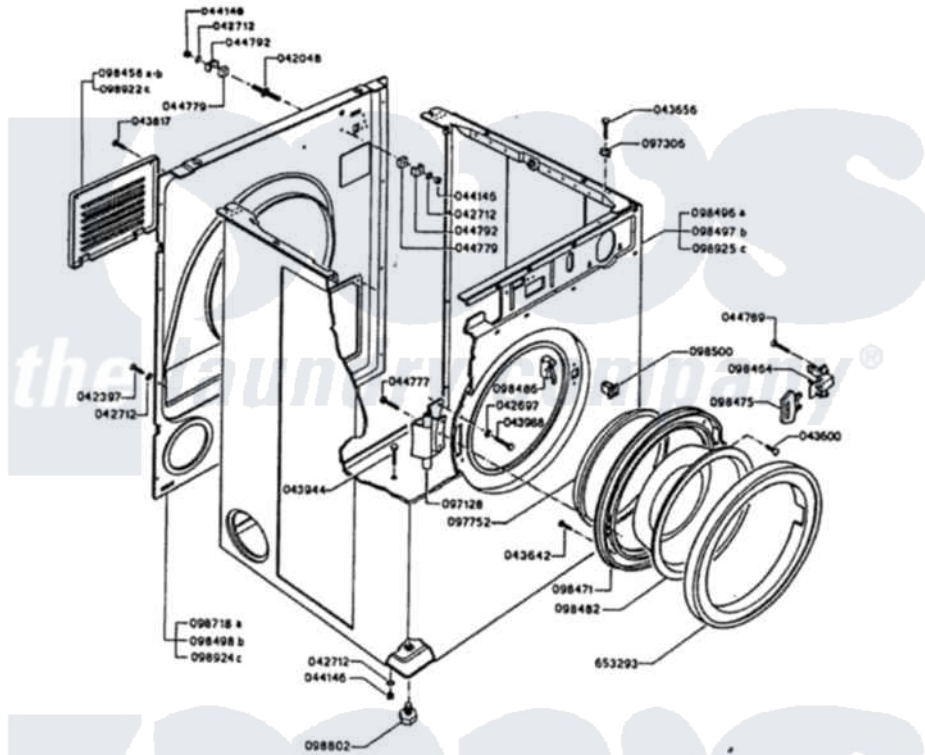

Magic Chef YE10AA12 01 - CABINET & DOOR

MODELS COVERED:			From serial Number
a	b	c	
YE10AN-11 DCZ1010W	YE10AN-12 DCZ1040W	YE10AA-12 DCZ1040AM	

PH-1527-00

Magic Chef [Residential Magic Chef YE10AA12 Dryer Parts](#) Parts Diagram 01 - CABINET & DOOR
 Click on the part number to view part

Item	Original Part Number	Replaced By	Status	Part Description
1	042048		Not Available	SCREW
2	042397	8-1400-0-6		Small Round Box
3	042697		Not Available	LOCKWASHER
4	042712		Not Available	LOCKWASHER
5	043600		Not Available	SCREW
6	Y043642	414004-35		Screw
7	043656		Not Available	SCREW
8	043817		Not Available	SCREW
9	043944		Not Available	SCREW
10	043988		Not Available	SCREW
11	044146		Not Available	NUT
12	044777		Not Available	SCREW
13	044779		Not Available	NUT
14	044789		Not Available	SCREW
15	044792		Not Available	CLAMP
16	097128			Door Hinge Assembly

17	097306	Not Available	LID FRONT PIECE
18	097752	Not Available	GASKET TRIM
20	098464	Not Available	CATCH
21	098471	Not Available	DOOR FLANGE
22	098475	Not Available	DOOR HANDLE
23	098482	Not Available	DOOR
24	098486	Not Available	MICROSWITCH
28	098500	Not Available	DOOR CATCH
30	098802	Not Available	LEVELER
31	Y098922	Not Available	ACCESS DOOR
32	Y098924	Not Available	BACK PANEL
33	Y098925	Not Available	CABINET
34	653293	Not Available	DOOR FRAME