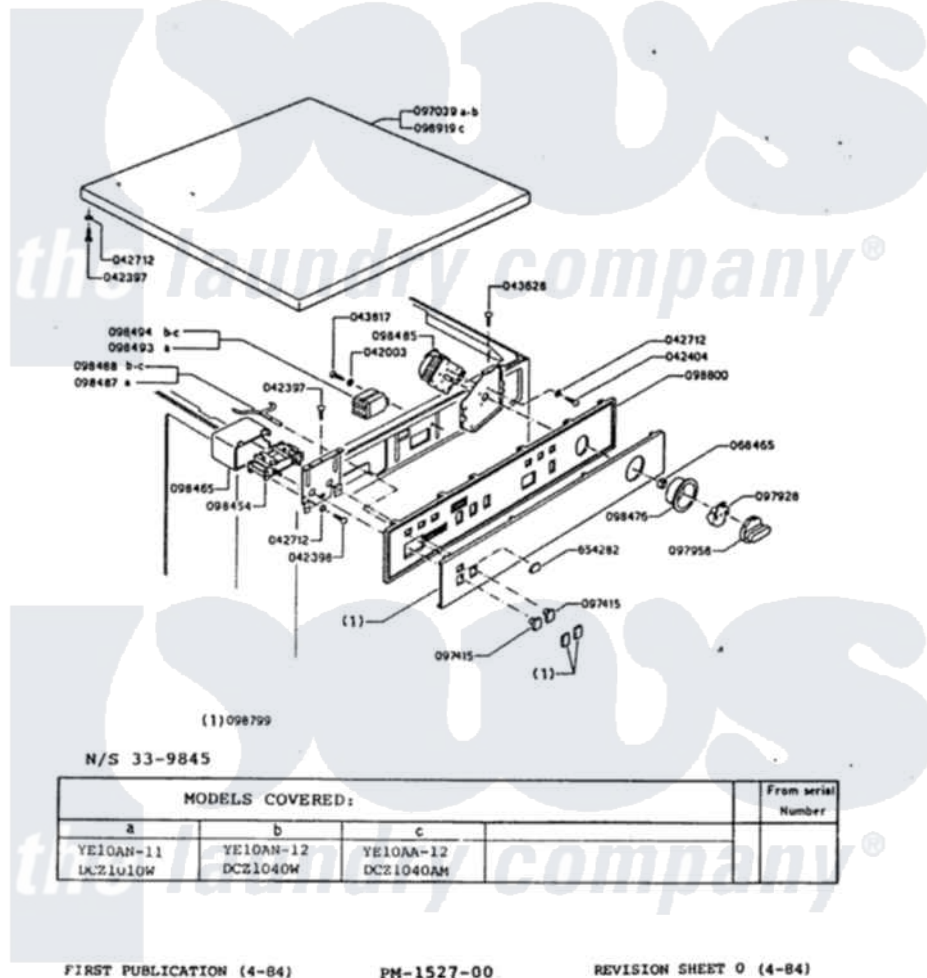

Magic Chef YE10AA12 02 - CONTROL PANEL

Magic Chef [Residential Magic Chef YE10AA12 Dryer Parts](#) Parts Diagram 02 - CONTROL PANEL
 Click on the part number to view part

Item	Original Part Number	Replaced By	Status	Part Description
1	042003		Not Available	FLAT WASHER
2	042397	8-1400-0-6		Small Round Box
3	042398		Not Available	SCREW
4	042404		Not Available	BOLT
5	042712		Not Available	LOCKWASHER
6	043628		Not Available	SCREW
7	043817		Not Available	SCREW
8	068465		Not Available	RING
10	097415		Not Available	PUSHBUTTON
11	097928			Timer Knob
12	097958		Not Available	TIMR KNOB COVER
13	098454		Not Available	PB SWITCH
14	098465		Not Available	SWITCH HOUSING
15	098476		Not Available	PROGRAM INDEX
16	Y098485		Not Available	TIMER
18	098488		Not Available	WARNING LIGHT

20	098494	Not Available	RELAY
21	098799	Not Available	NORGE TRIM KIT
22	098800	Not Available	CONTROL PANEL
23	098919	Not Available	TOP
24	654282	Not Available	GLASS
25	33-9845	Not Available	NAMEPLATE