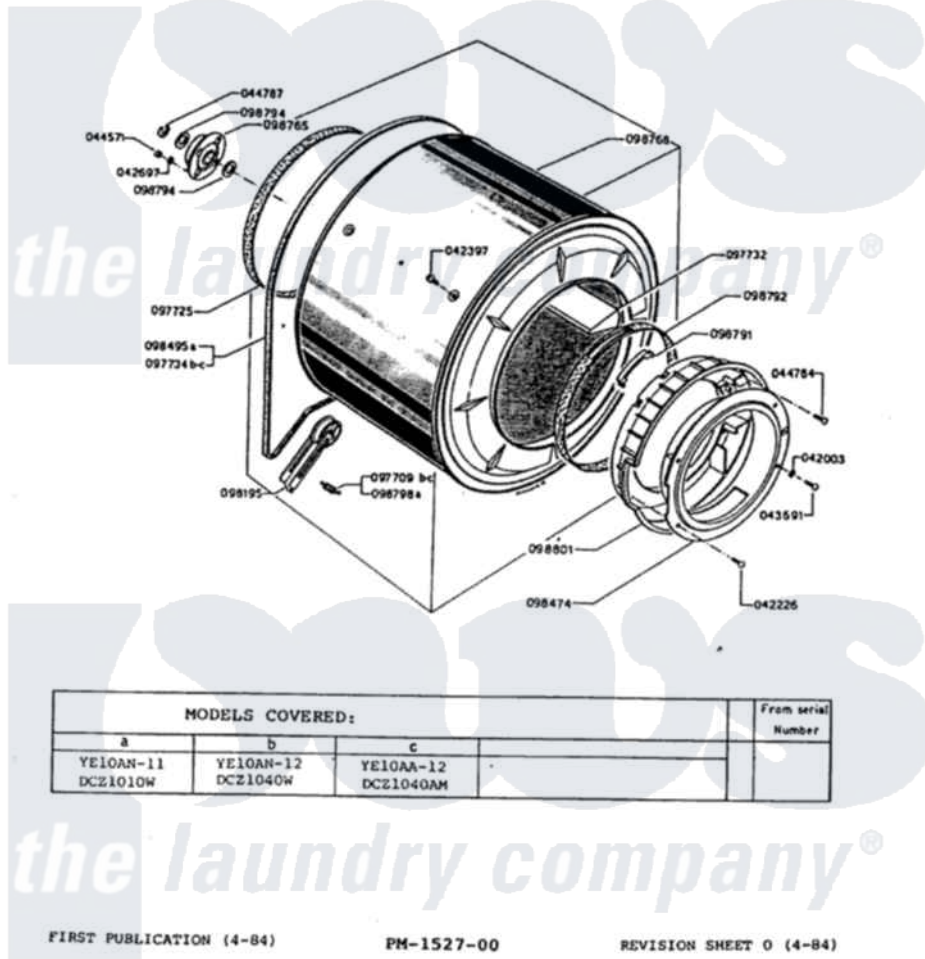

Magic Chef YE10AA12 03 - DRUM

Magic Chef [Residential Magic Chef YE10AA12 Dryer Parts](#) Parts Diagram 03 - DRUM
 Click on the part number to view part

Item	Original Part Number	Replaced By	Status	Part Description
1	042003		Not Available	FLAT WASHER
2	042226		Not Available	SCREW
3	042397	8-1400-0-6		Small Round Box
4	042697		Not Available	LOCKWASHER
5	043691		Not Available	SCREW
6	044571		Not Available	NUT
7	044784		Not Available	SCREW
8	044787		Not Available	SPRING RING
9	097709		Not Available	SPRING
10	097725		Not Available	REAR GASKET
11	097732		Not Available	DRUM PAD
12	097734		Not Available	DRUM BELT
13	098195		Not Available	IDLER PULLEY
14	098474		Not Available	DOOR FRAME
16	098765		Not Available	REAR BEARING
17	098768		Not Available	DRUM

18	098791	Not Available	BEARING
19	098792	Not Available	FRONT GASKET
20	098794	Not Available	SPACER WASHER
22	098801	Not Available	DOOR FLANGE