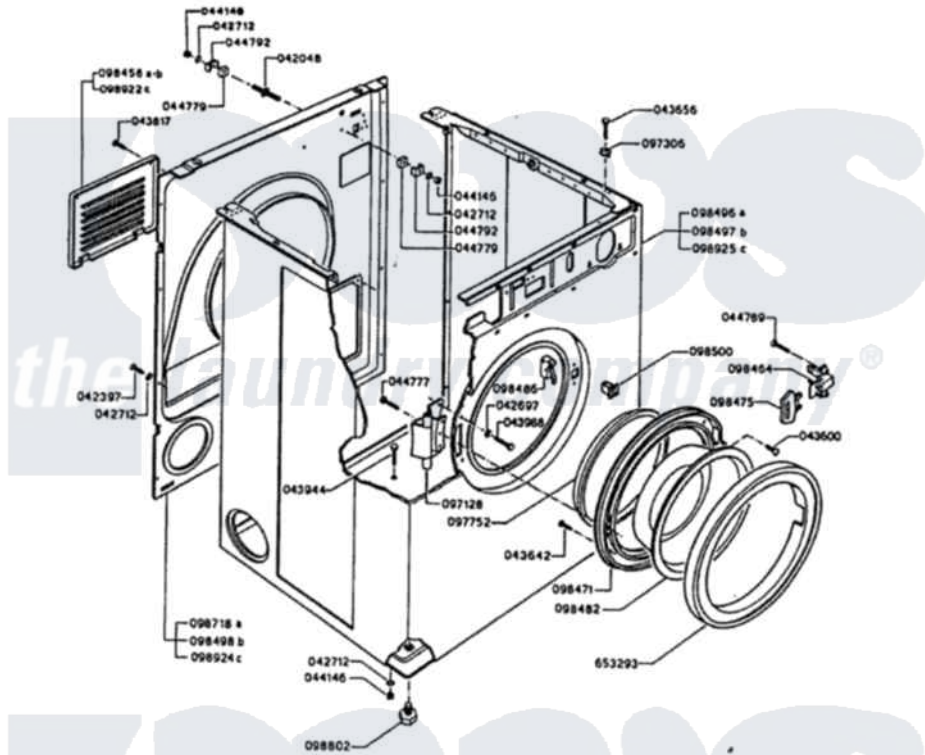

Magic Chef YE10AN11 01 - CABINET & DOOR

MODELS COVERED:			From serial Number
a	b	c	
YE10AN-11 DCZ1010W	YE10AN-12 DCZ1040W	YE10AA-12 DCZ1040AM	

PH-1527-00

Magic Chef [Residential Magic Chef YE10AN11 Dryer Parts](#) Parts Diagram 01 - CABINET & DOOR
 Click on the part number to view part

Item	Original Part Number	Replaced By	Status	Part Description
1	042048		Not Available	SCREW
2	042397	8-1400-0-6		Small Round Box
3	042697		Not Available	LOCKWASHER
4	042712		Not Available	LOCKWASHER
5	043600		Not Available	SCREW
6	Y043642	414004-35		Screw
7	043656		Not Available	SCREW
8	043817		Not Available	SCREW
9	043944		Not Available	SCREW
10	043988		Not Available	SCREW
11	044146		Not Available	NUT
12	044777		Not Available	SCREW
13	044779		Not Available	NUT
14	044789		Not Available	SCREW
15	044792		Not Available	CLAMP
16	097128			Door Hinge Assembly

17	097306	Not Available	LID FRONT PIECE
18	097752	Not Available	GASKET TRIM
19	098458	Not Available	SUCTION GRID
20	098464	Not Available	CATCH
21	098471	Not Available	DOOR FLANGE
22	098475	Not Available	DOOR HANDLE
23	098482	Not Available	DOOR
24	098486	Not Available	MICROSWITCH
25	098496	Not Available	CABINET ASM
28	098500	Not Available	DOOR CATCH
29	098718	Not Available	BACK PANEL
30	098802	Not Available	LEVELER
34	653293	Not Available	DOOR FRAME