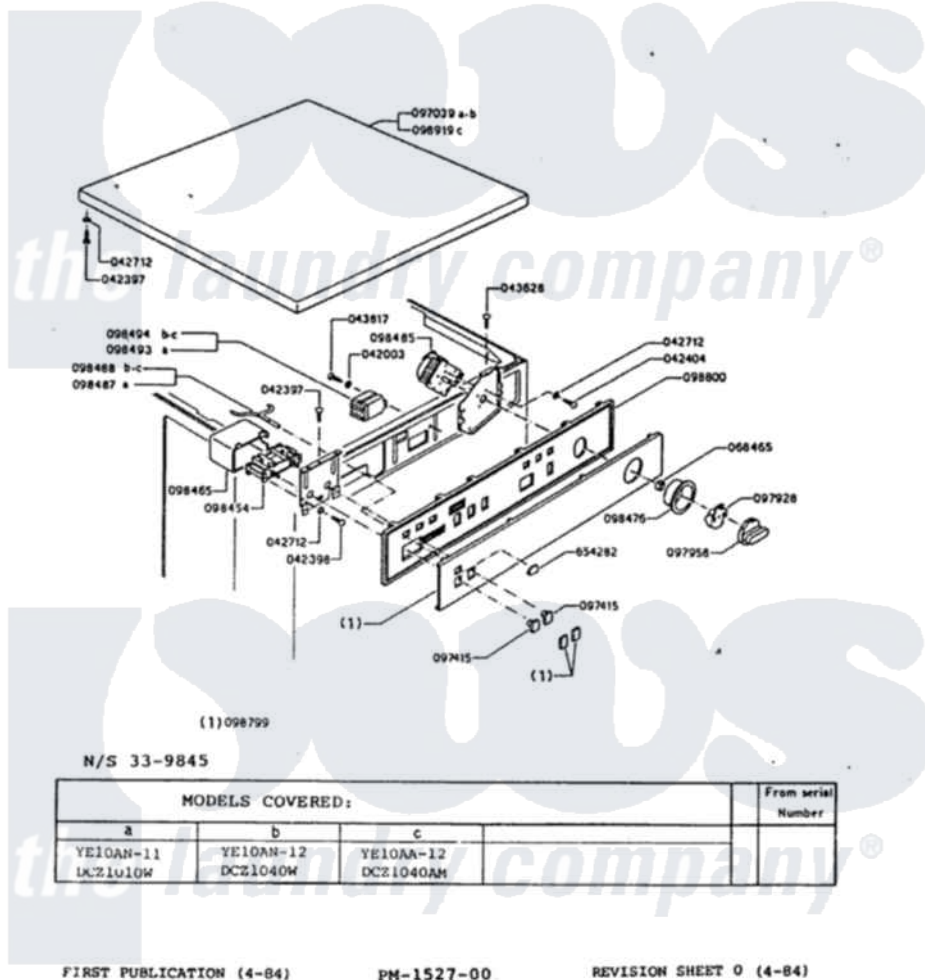

Magic Chef YE10AN11 02 - CONTROL PANEL

Magic Chef [Residential Magic Chef YE10AN11 Dryer Parts](#) Parts Diagram 02 - CONTROL PANEL
 Click on the part number to view part

Item	Original Part Number	Replaced By	Status	Part Description
1	042003		Not Available	FLAT WASHER
2	042397	8-1400-0-6		Small Round Box
3	042398		Not Available	SCREW
4	042404		Not Available	BOLT
5	042712		Not Available	LOCKWASHER
6	043628		Not Available	SCREW
7	043817		Not Available	SCREW
8	068465		Not Available	RING
9	097039		Not Available	TOP
10	097415		Not Available	PUSHBUTTON
11	097928			Timer Knob
12	097958		Not Available	TIMR KNOB COVER
13	098454		Not Available	PB SWITCH
14	098465		Not Available	SWITCH HOUSING
15	098476		Not Available	PROGRAM INDEX
16	Y098485		Not Available	TIMER

17	098487	Not Available	WARNING LIGHT
19	098493	Not Available	RELAY
21	098799	Not Available	NORGE TRIM KIT
22	098800	Not Available	CONTROL PANEL
24	654282	Not Available	GLASS
25	33-9845	Not Available	NAMEPLATE