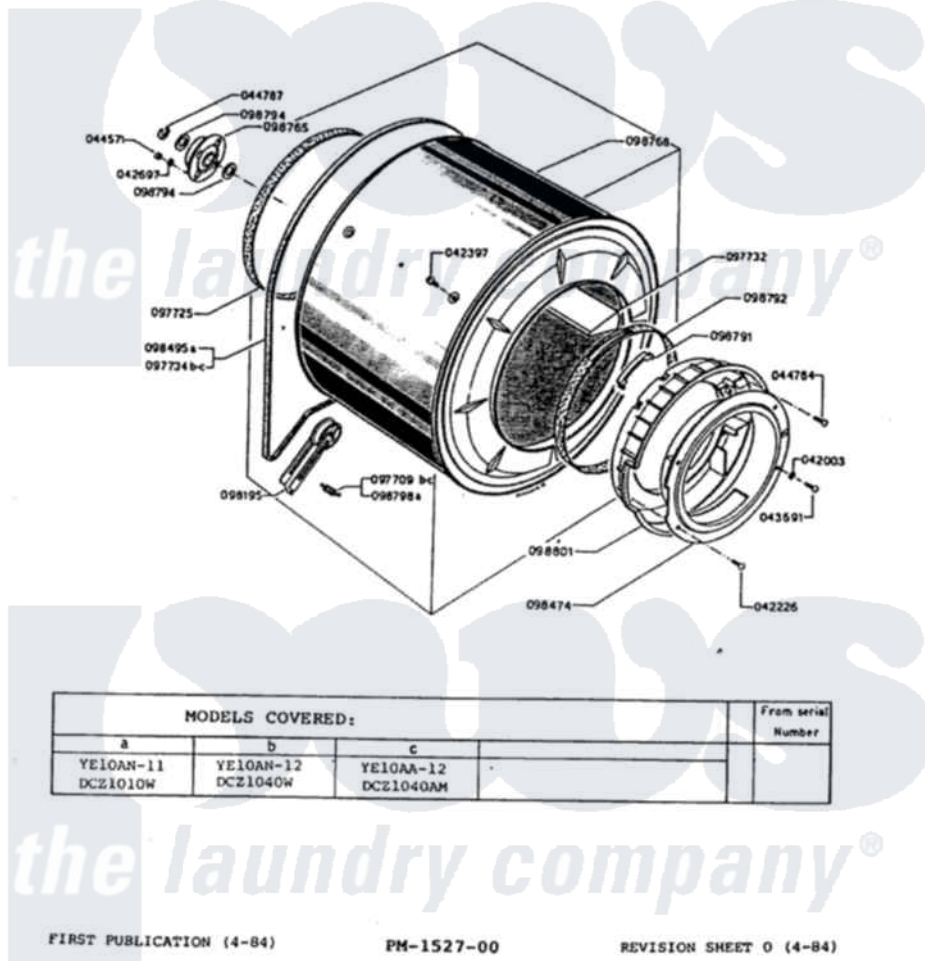

Magic Chef YE10AN11 03 - DRUM

Magic Chef [Residential Magic Chef YE10AN11 Dryer Parts](#) Parts Diagram 03 - DRUM
 Click on the part number to view part

Item	Original Part Number	Replaced By	Status	Part Description
1	042003		Not Available	FLAT WASHER
2	042226		Not Available	SCREW
3	042397	8-1400-0-6		Small Round Box
4	042697		Not Available	LOCKWASHER
5	043691		Not Available	SCREW
6	044571		Not Available	NUT
7	044784		Not Available	SCREW
8	044787		Not Available	SPRING RING
10	097725		Not Available	REAR GASKET
11	097732		Not Available	DRUM PAD
13	098195		Not Available	IDLER PULLEY
14	098474		Not Available	DOOR FRAME
15	098495		Not Available	DRUM BELT
16	098765		Not Available	REAR BEARING
17	098768		Not Available	DRUM
18	098791		Not Available	BEARING

19	098792	Not Available	FRONT GASKET
20	098794	Not Available	SPACER WASHER
21	098798	Not Available	SPRING
22	098801	Not Available	DOOR FLANGE