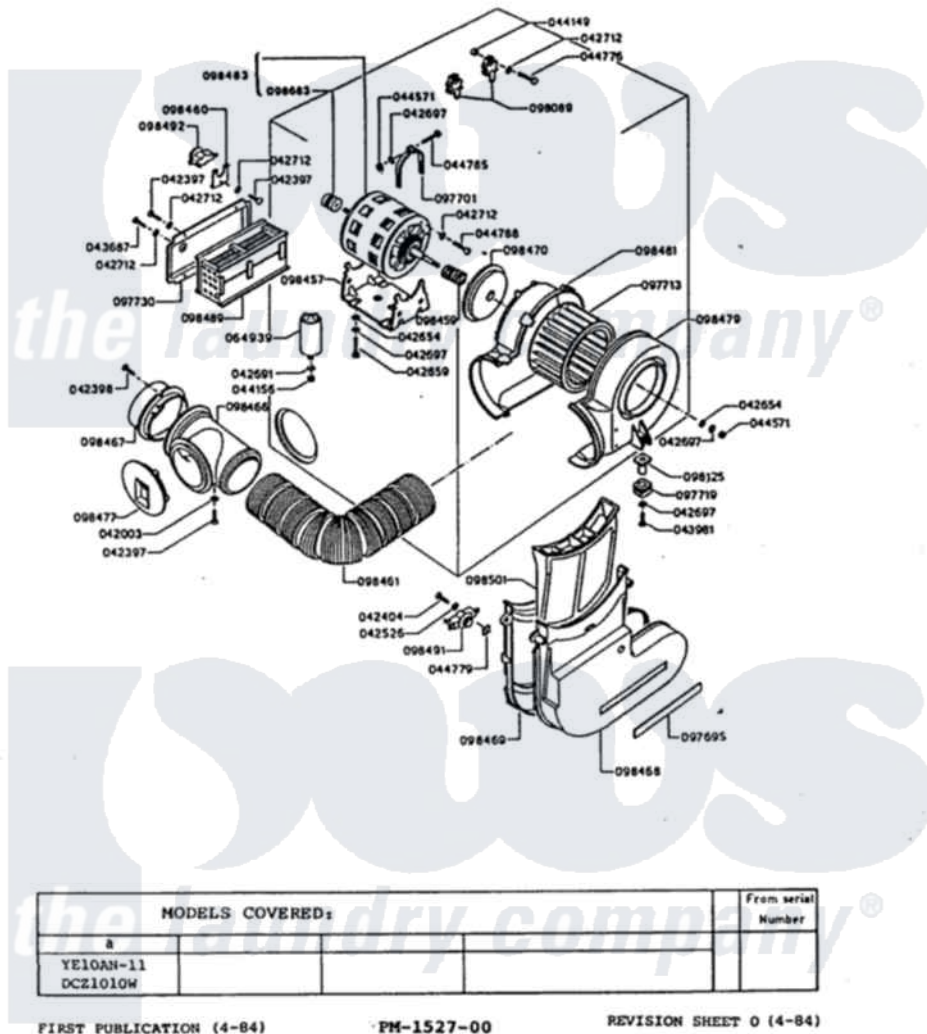

# Magic Chef YE10AN11 04 - MOTOR (YE10AN11)

Magic Chef [Residential Magic Chef YE10AN11 Dryer Parts](#) Parts Diagram 04 - MOTOR (YE10AN11)  
 Click on the part number to view part

Item	Original Part Number	Replaced By	Status	Part Description
1	042003		Not Available	FLAT WASHER
2	042397	<a href="#">8-1400-0-6</a>		Small Round Box
3	042398		Not Available	SCREW
4	042404		Not Available	BOLT
5	042526		Not Available	FLAT WASHER
6	042654		Not Available	FLAT WASHER
7	042659		Not Available	SCREW
8	Y042691		Not Available	WASHER
9	042697		Not Available	LOCKWASHER
10	042712		Not Available	LOCKWASHER
11	043687		Not Available	SCREW
12	043981		Not Available	SCREW
13	044149		Not Available	NUT
14	044156		Not Available	NUT
15	044571		Not Available	NUT
16	044776		Not Available	BOLT

17	044779	Not Available	NUT
18	044785	Not Available	SCREW
19	044788	Not Available	SCREW
20	<a href="#">064939</a>		Capacitor
21	097695	Not Available	FOAM TAPE
22	097701	Not Available	MOTOR CLAMP
23	097713	Not Available	FAN
24	097719	Not Available	RUBBER GROMMET
25	097730	Not Available	HEATER COVER
26	098089	Not Available	TERMINAL BLOCK
27	098125	Not Available	PIVOT
28	098457	Not Available	MOTOR MTG BRKT
29	098459	Not Available	SPRING
30	098460	Not Available	TSTAT MTG CLIP
31	098461	Not Available	EXHAUST HOSE
32	098466	Not Available	HOSE CONNECTOR
33	098467	Not Available	RING NUT
34	098468	Not Available	CONVEYOR
35	Y098469	Not Available	CONVEYOR COVER
36	098470	Not Available	SCROLL LID
37	098477	Not Available	PLUG
38	098479	Not Available	FRONT SCROLL
39	098481	Not Available	BACK SCROLL
40	098483	Not Available	MOTOR & PULLEY
41	098489	Not Available	HEATER
42	098491	Not Available	THERMOSTAT
43	098492	Not Available	SAFETY TSTAT
44	098501	Not Available	FILTER ASM
45	098683	Not Available	MOTOR PULLEY