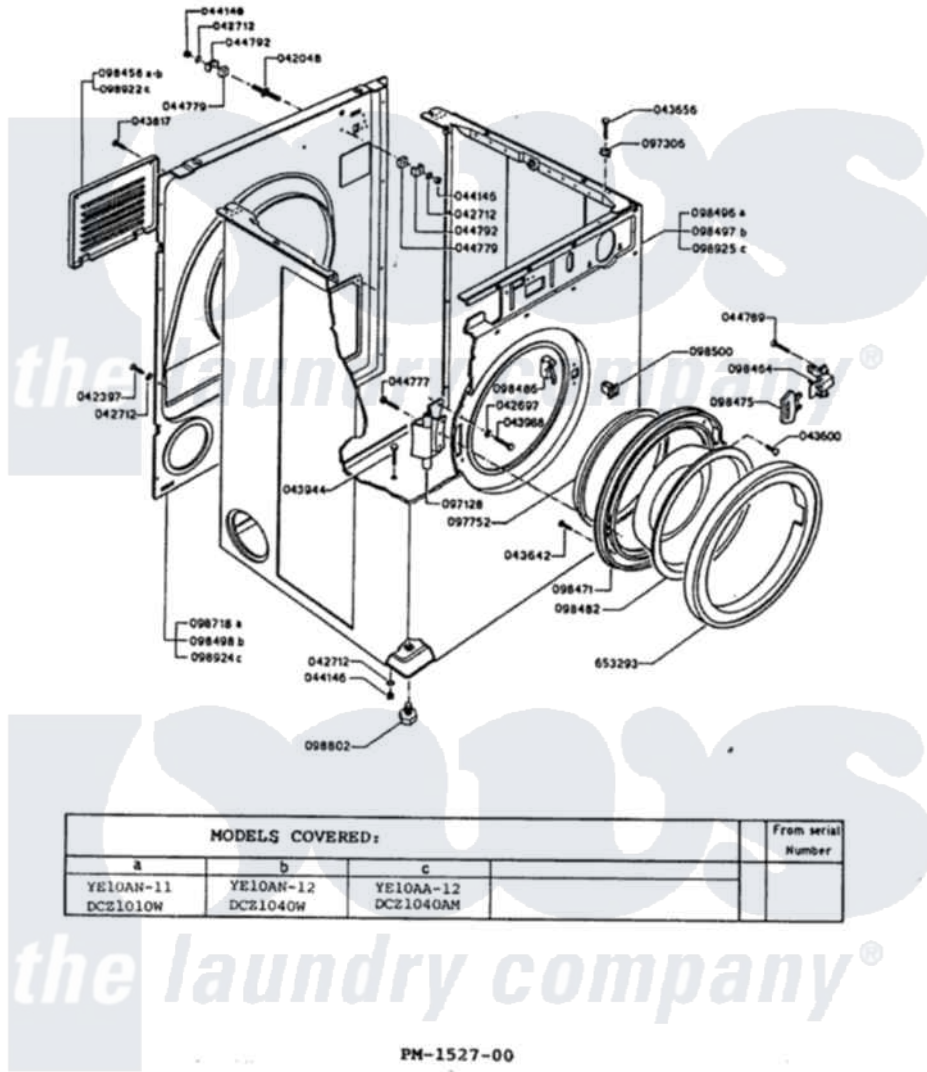

Magic Chef YE10AN12 01 - CABINET & DOOR

MODELS COVERED:			From serial Number
a	b	c	
YE10AN-11 DCZ1010W	YE10AN-12 DCZ1040W	YE10AA-12 DCZ1040AM	

PH-1527-00

Magic Chef [Residential Magic Chef YE10AN12 Dryer Parts](#) Parts Diagram 01 - CABINET & DOOR
 Click on the part number to view part

Item	Original Part Number	Replaced By	Status	Part Description
1	042048		Not Available	SCREW
2	042397	8-1400-0-6		Small Round Box
3	042697		Not Available	LOCKWASHER
4	042712		Not Available	LOCKWASHER
5	043600		Not Available	SCREW
6	Y043642	414004-35		Screw
7	043656		Not Available	SCREW
8	043817		Not Available	SCREW
9	043944		Not Available	SCREW
10	043988		Not Available	SCREW
11	044146		Not Available	NUT
12	044777		Not Available	SCREW
13	044779		Not Available	NUT
14	044789		Not Available	SCREW
15	044792		Not Available	CLAMP
16	097128			Door Hinge Assembly

17	097306	Not Available	LID FRONT PIECE
18	097752	Not Available	GASKET TRIM
19	098458	Not Available	SUCTION GRID
20	098464	Not Available	CATCH
21	098471	Not Available	DOOR FLANGE
22	098475	Not Available	DOOR HANDLE
23	098482	Not Available	DOOR
24	098486	Not Available	MICROSWITCH
26	098497	Not Available	CABINET ASM
27	098498	Not Available	BACK PANEL
28	098500	Not Available	DOOR CATCH
30	098802	Not Available	LEVELER
34	653293	Not Available	DOOR FRAME