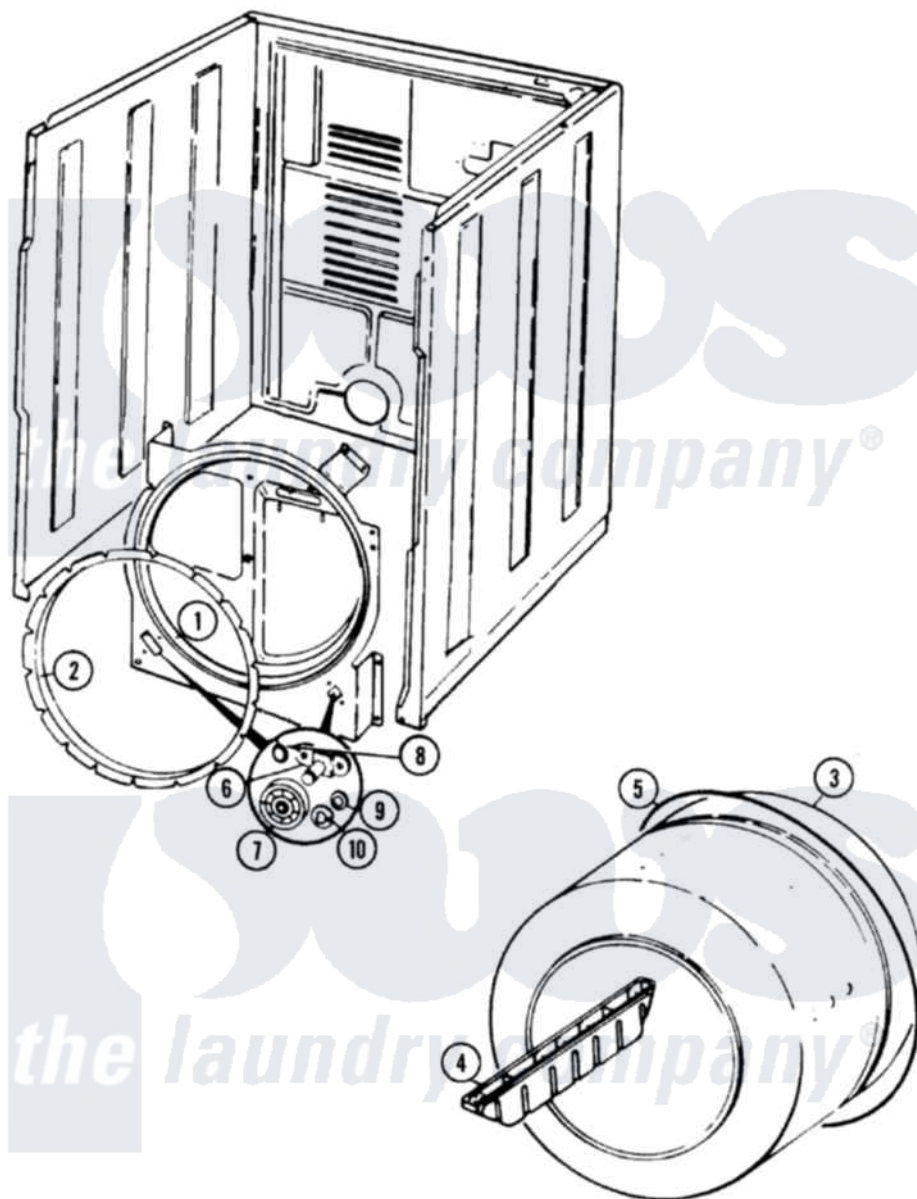

Magic Chef YE204KW 06 - TUMBLER

Magic Chef [Residential Magic Chef YE204KW Dryer Parts](#) Parts Diagram 06 - TUMBLER
 Click on the part number to view part

Item	Original Part Number	Replaced By	Status	Part Description
1	53-1703	LA-1054		Dryer Bulkhead Kit
"	25-7733	681414		Screw, 10AB X 1/2
2	53-0281	31001747		Seal Assembly
3	53-0178	53-1250		Cylinder
4	53-0117		Not Available	BAFFLE, GRAY
"	25-7759	3196164		Screw
5	53-1589	341241		Belt
6	53-0197			Support Assembly-Cylinder Rear
"	25-7101	3351614		Screw, Gearcase Cover Mounting
7	53-1578	31001096		Roller
8	25-7813			Spacer
9	25-7814			Washer
10	LA-1008			Rr Roller Kit
"	25-7854			Ring, Retaining