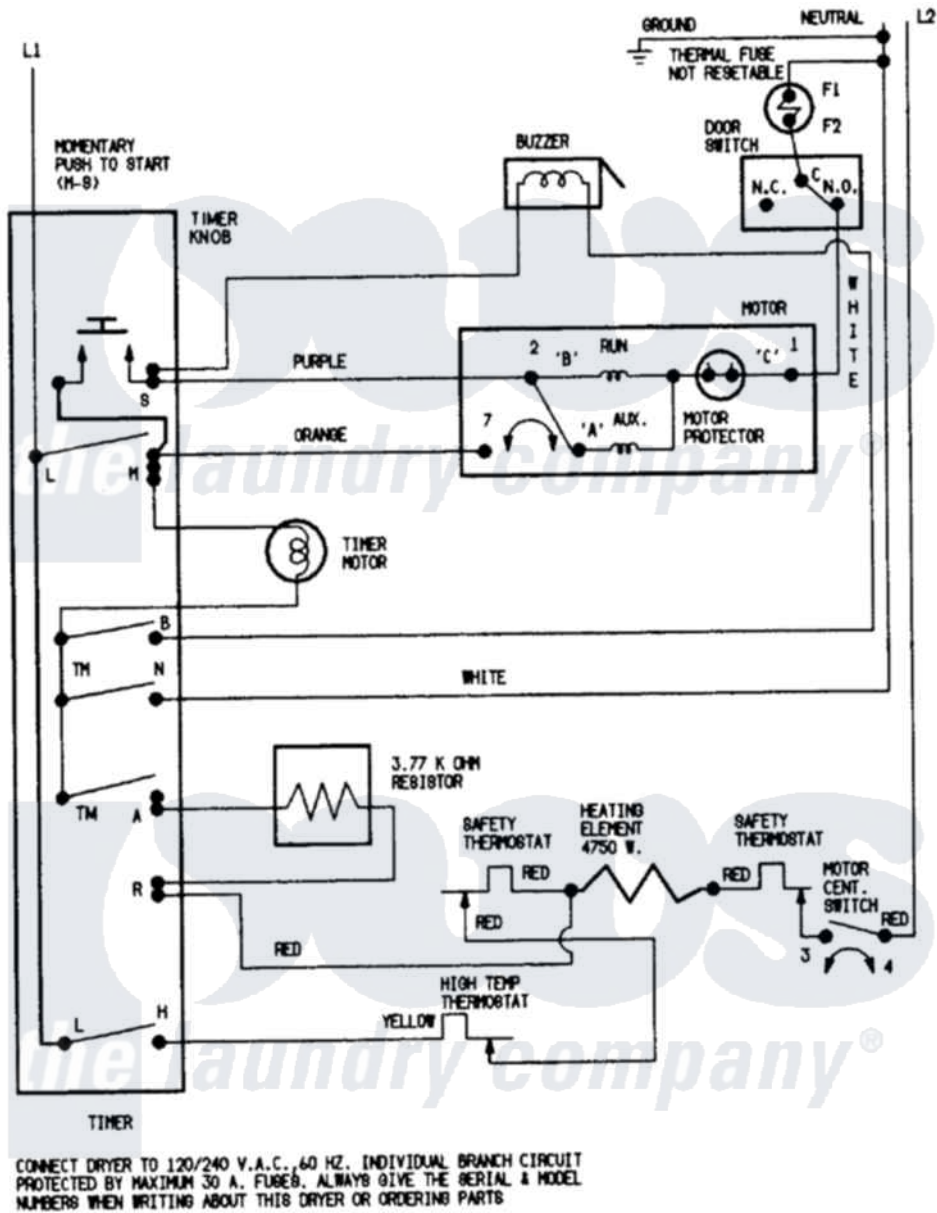

Magic Chef YE205KAC 05 - WIRING INFORMATION

Magic Chef [Residential Magic Chef YE205KAC Dryer Parts](#) Parts Diagram 05 - WIRING INFORMATION
 Click on the part number to view part

Item	Original Part Number	Replaced By	Status	Part Description
NI	15001210		Not Available	WIRING INFORMATION
"	15001202		Not Available	WIRING INFORMATION