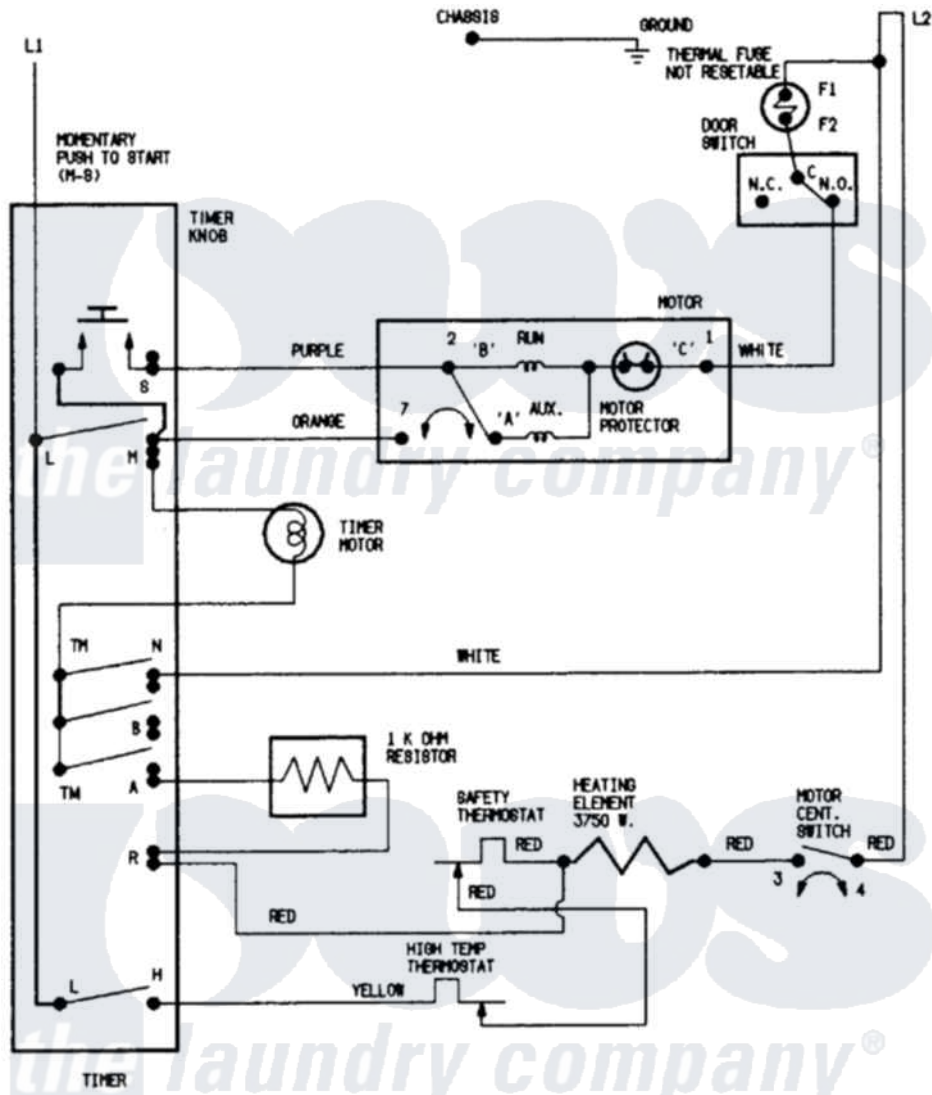

Magic Chef YE205KGA 05 - WIRING INFORMATION

CONNECT DRYER TO 230 V.A.C., 50 HZ. INDIVIDUAL BRANCH CIRCUIT PROTECTED BY MAXIMUM 30 A. FUSES. ALWAYS GIVE THE SERIAL & MODEL NUMBERS WHEN WRITING ABOUT THIS DRYER OR ORDERING PARTS

[Magic Chef Residential Magic Chef YE205KGA Dryer Parts](#) Parts Diagram 05 - WIRING INFORMATION
 Click on the part number to view part

Item	Original Part Number	Replaced By	Status	Part Description
NI	15001228		Not Available	WIRING INFORMATION