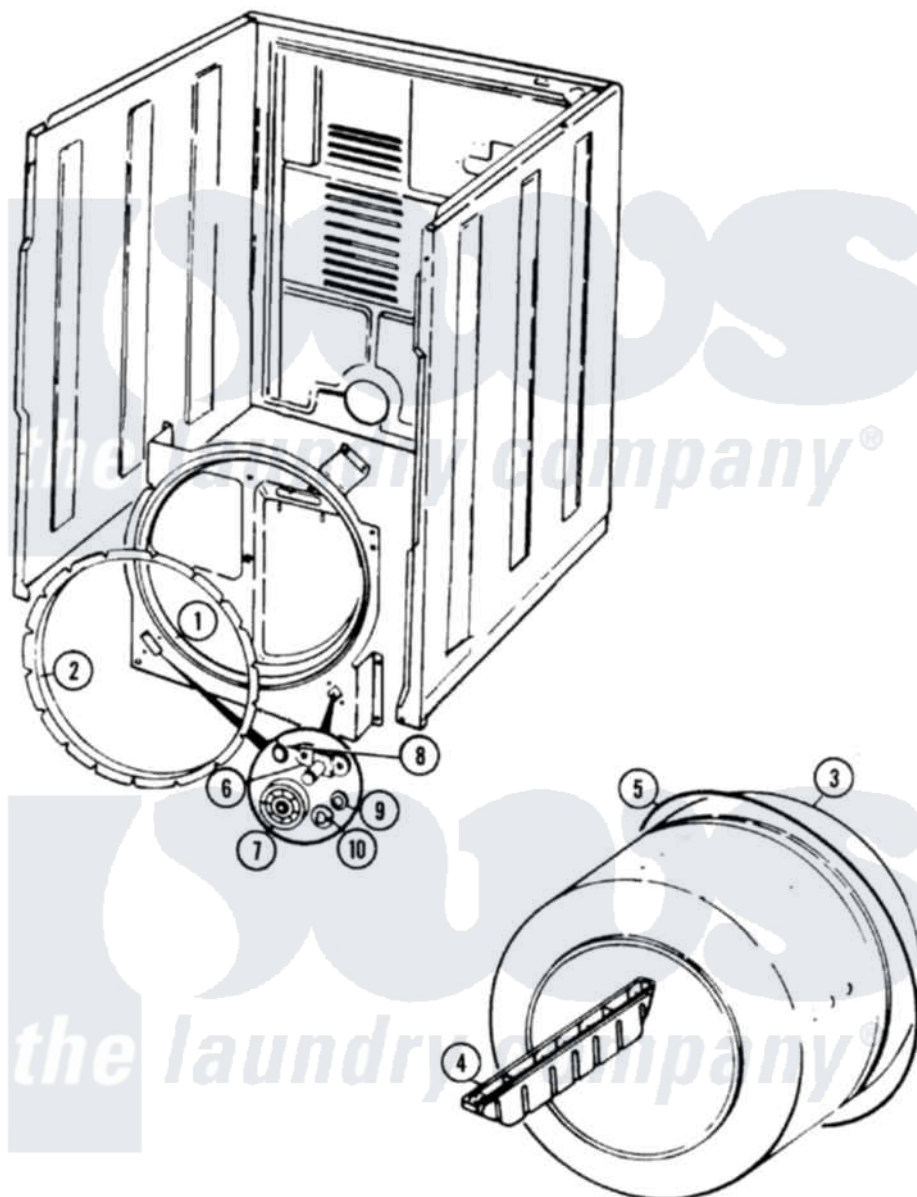

# Magic Chef YE205KGW 06 - TUMBLER

Magic Chef [Residential Magic Chef YE205KGW Dryer Parts](#) Parts Diagram 06 - TUMBLER  
 Click on the part number to view part

Item	Original Part Number	Replaced By	Status	Part Description
1	53-1708	<a href="#">LA-1054</a>		Dryer Bulkhead Kit
"	25-7733	<a href="#">681414</a>		Screw, 10AB X 1/2
2	53-0281	<a href="#">31001747</a>		Seal Assembly
3	<a href="#">53-1250</a>			Cylinder
4	53-1249		Not Available	BAFFLE, WHITE
"	25-7759	<a href="#">3196164</a>		Screw
5	31531589	<a href="#">341241</a>		Belt
6	<a href="#">53-0197</a>			Support Assembly-Cylinder Rear
"	25-7101	<a href="#">3351614</a>		Screw, Gearcase Cover Mounting
7	53-1578	<a href="#">31001096</a>		Roller
8	<a href="#">25-7813</a>			Spacer
9	<a href="#">25-7814</a>			Washer
10	<a href="#">LA-1008</a>			Rr Roller Kit
"	<a href="#">25-7854</a>			Ring, Retaining