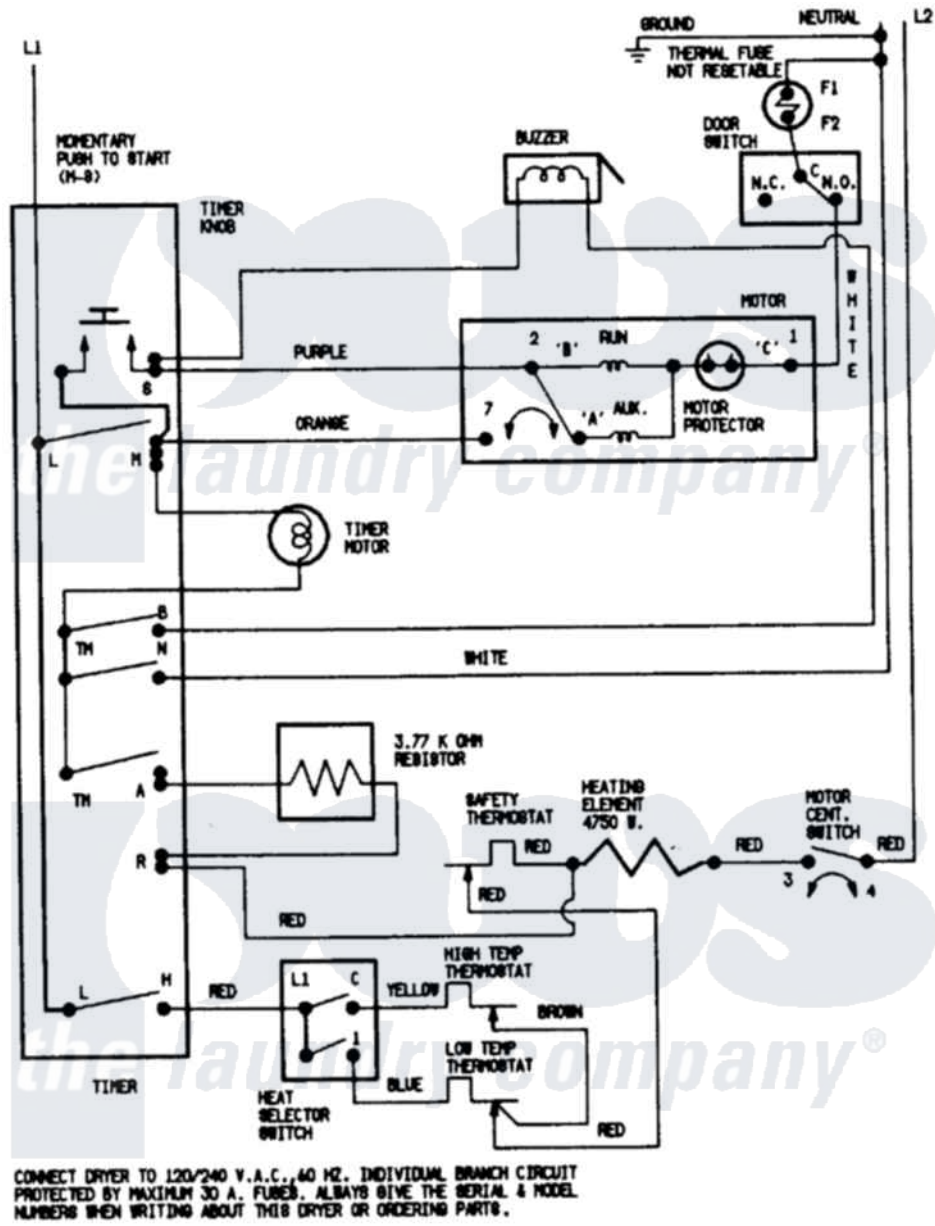

Magic Chef YE206KW 07 - WIRING INFORMATION

Magic Chef [Residential Magic Chef YE206KW Dryer Parts](#) Parts Diagram 07 - WIRING INFORMATION
 Click on the part number to view part

Item	Original Part Number	Replaced By	Status	Part Description
NI	15001200		Not Available	WIRING INFORMATION