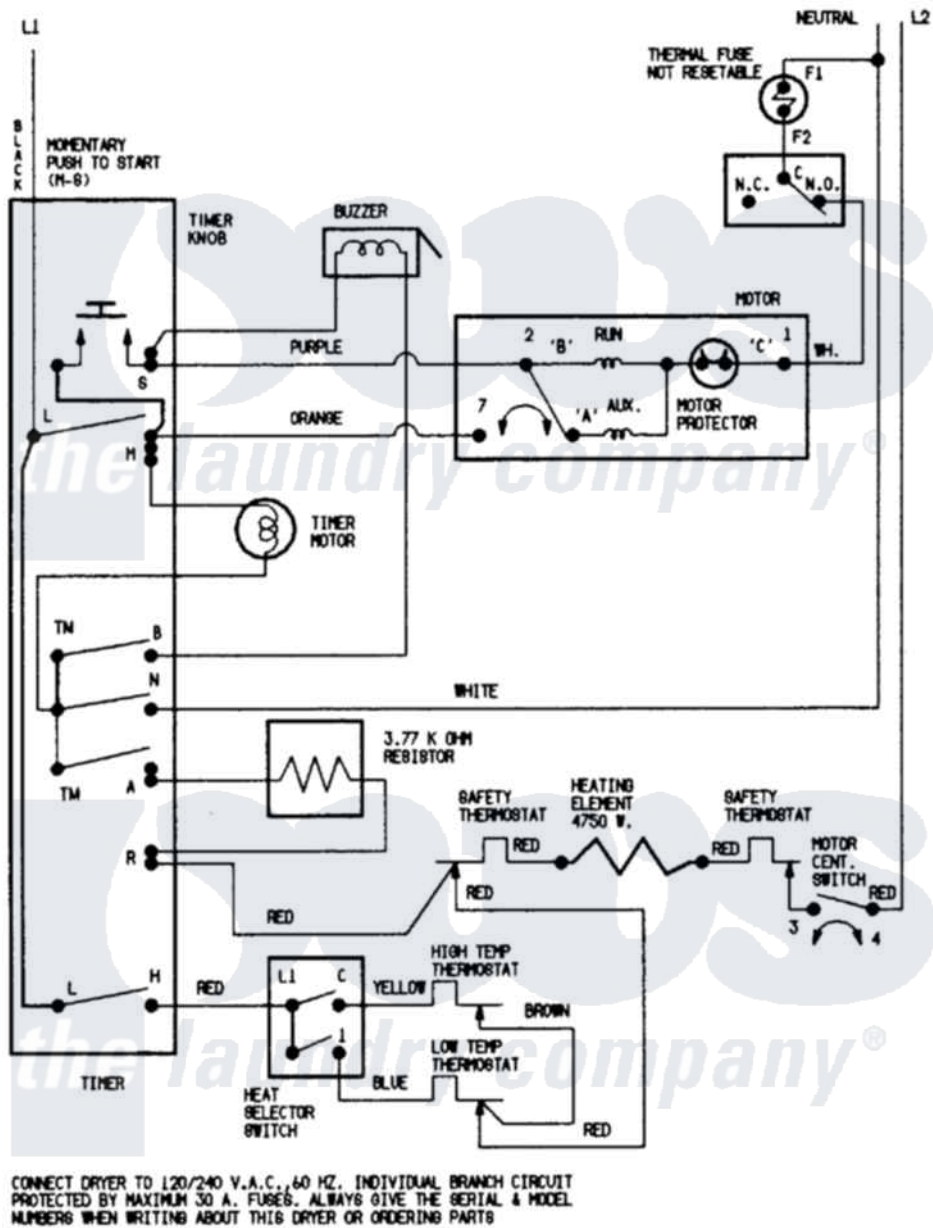

Magic Chef YE206KWC 07 - WIRING INFORMATION

Magic Chef [Residential Magic Chef YE206KWC Dryer Parts](#) Parts Diagram 07 - WIRING INFORMATION
 Click on the part number to view part

| Item | Original Part Number | Replaced By | Status | Part Description |
|------|----------------------|-------------|---------------|--------------------|
| NI | 15001209 | | Not Available | WIRING INFORMATION |
| " | 15001200 | | Not Available | WIRING INFORMATION |