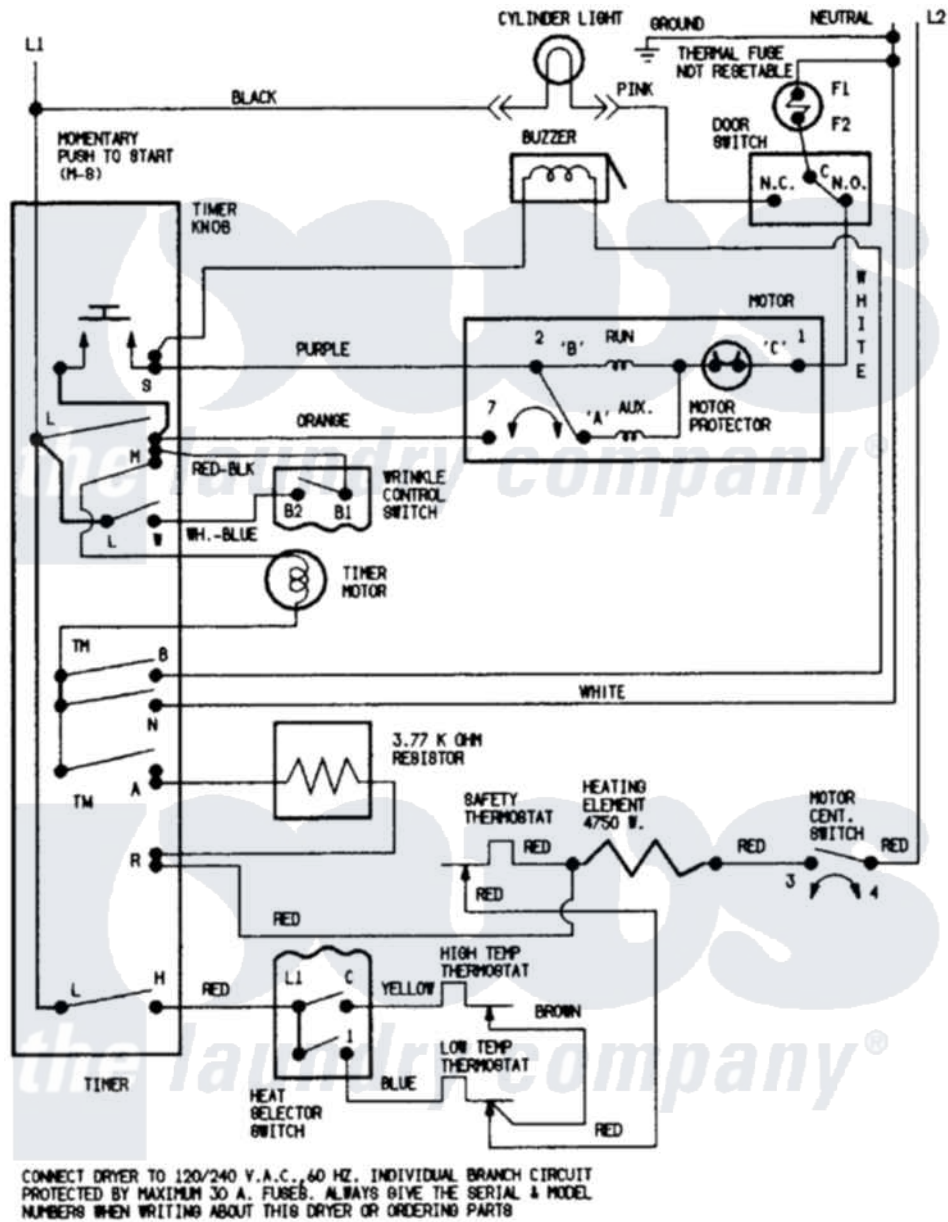

# Magic Chef YE208KA 05 - WIRING INFORMATION

Magic Chef [Residential Magic Chef YE208KA Dryer Parts](#) Parts Diagram 05 - WIRING INFORMATION  
 Click on the part number to view part

Item	Original Part Number	Replaced By	Status	Part Description
NI	15001225		Not Available	WIRING INFORMATION