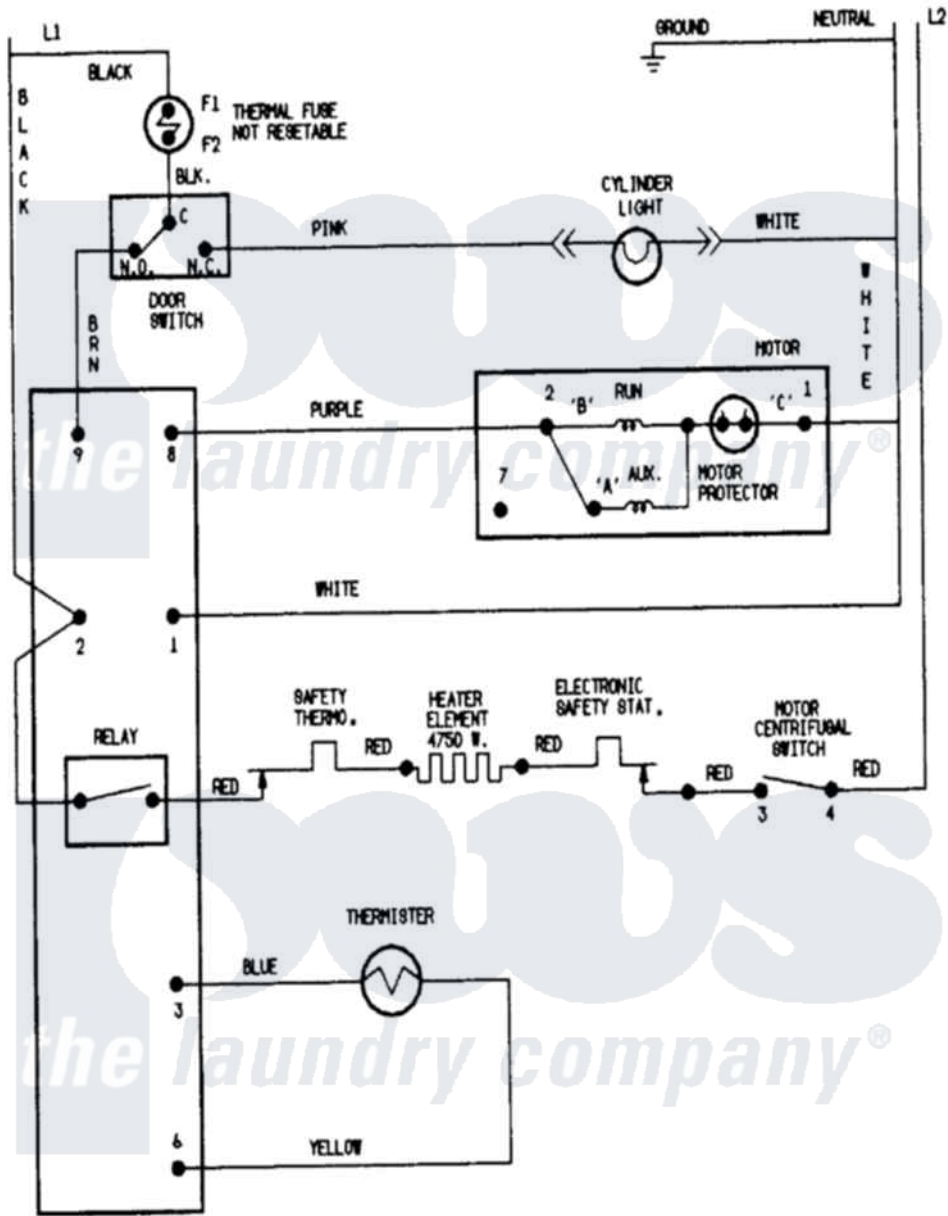

Magic Chef YE209KV 07 - WIRING INFORMATION (YE209KV)

Magic Chef Residential Magic Chef YE209KV Dryer Parts Parts Diagram 07 - WIRING INFORMATION (YE209KV)

[Click on the part number to view part](#)

Item	Original Part Number	Replaced By	Status	Part Description
NI	15001223		Not Available	WIRING INFORMATION