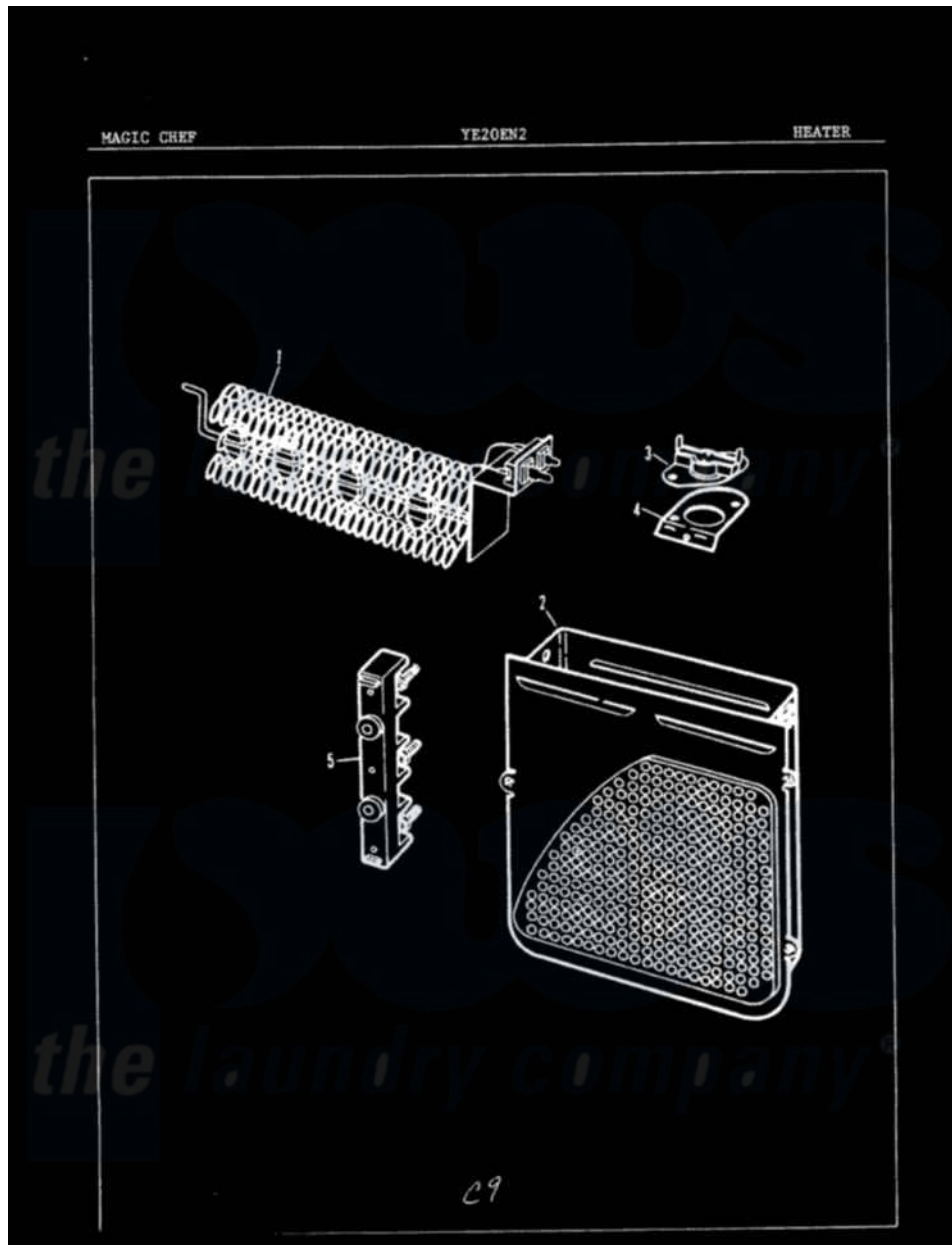

Magic Chef YE20EN2 04 - HEATER

Magic Chef [Residential Magic Chef YE20EN2 Dryer Parts](#) Parts Diagram 04 - HEATER
 Click on the part number to view part

| Item | Original Part Number | Replaced By | Status | Part Description |
|------|-------------------------|---------------------------|---------------|--|
| 1 | 25-7863 | | | Screw |
| " | 53-0919 | LA-1044 | | Element |
| " | 53-0920 | LA-1044 | | Element |
| 2 | 25-7819 | M0217225 | | Screw |
| " | 53-0191 | | | Heater Housing Assembly |
| 3 | 53-0306 | 53-0771 | | Thermostat, Hi-Limit |
| " | 53-0771 | | | Thermostat, Hi-Limit |
| " | W10124350 | | Not Available | NOT REQUIRED PART OR SEE NOTE (PURCHASE LOCALLY) |
| 4 | 53-0285 | | | Bracket, Thermostat |
| " | 25-7741 | W10116760 | | Screw |
| 5 | 53-0166 | 53-1518 | | Block, Terminal |
| " | 25-6124 | | Not Available | NUT |
| " | 25-3123 | | Not Available | WASHER, CUP |
| " | 25-3122 | | | Washer, Flat |
| " | 25-0027 | 112432 | | Nut |