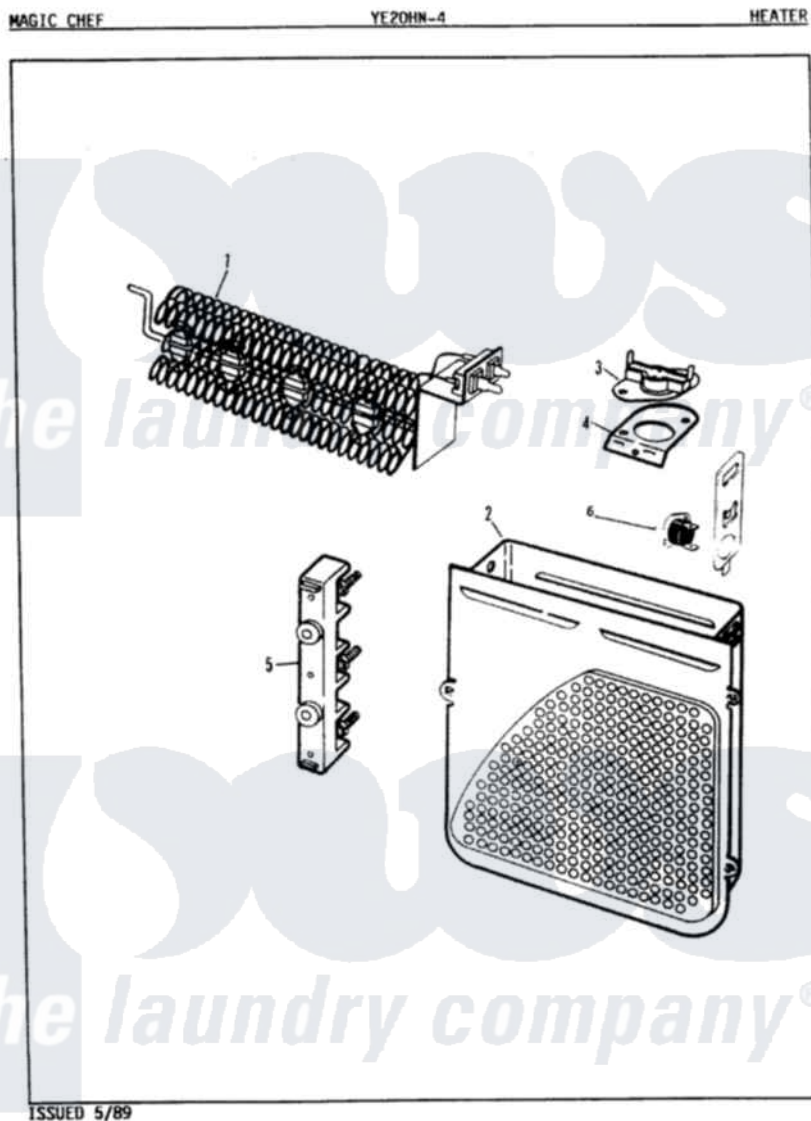

# Magic Chef YE20HN4 04 - HEATER

Magic Chef [Residential Magic Chef YE20HN4 Dryer Parts](#) Parts Diagram 04 - HEATER  
 Click on the part number to view part

Item	Original Part Number	Replaced By	Status	Part Description
1	53-0920	<a href="#">LA-1044</a>		Element
"	<a href="#">25-7863</a>			Screw
2	<a href="#">53-1232</a>			Heater Housing Assembly
"	25-7819	<a href="#">M0217225</a>		Screw
3	<a href="#">53-0771</a>			Thermostat, Hi-Limit
"	<a href="#">53-0771</a>			Thermostat, Hi-Limit
4	<a href="#">53-1182</a>			Fuse, Thermal
"	25-7741	<a href="#">W10116760</a>		Screw
5	53-0166	<a href="#">53-1518</a>		Block, Terminal
"	25-7803	<a href="#">3400074</a>		Screw
"	25-6124		Not Available	NUT
"	25-3123		Not Available	WASHER, CUP
"	<a href="#">25-3122</a>			Washer, Flat
"	25-0027	<a href="#">112432</a>		Nut
6	<a href="#">53-1182</a>			Fuse, Thermal