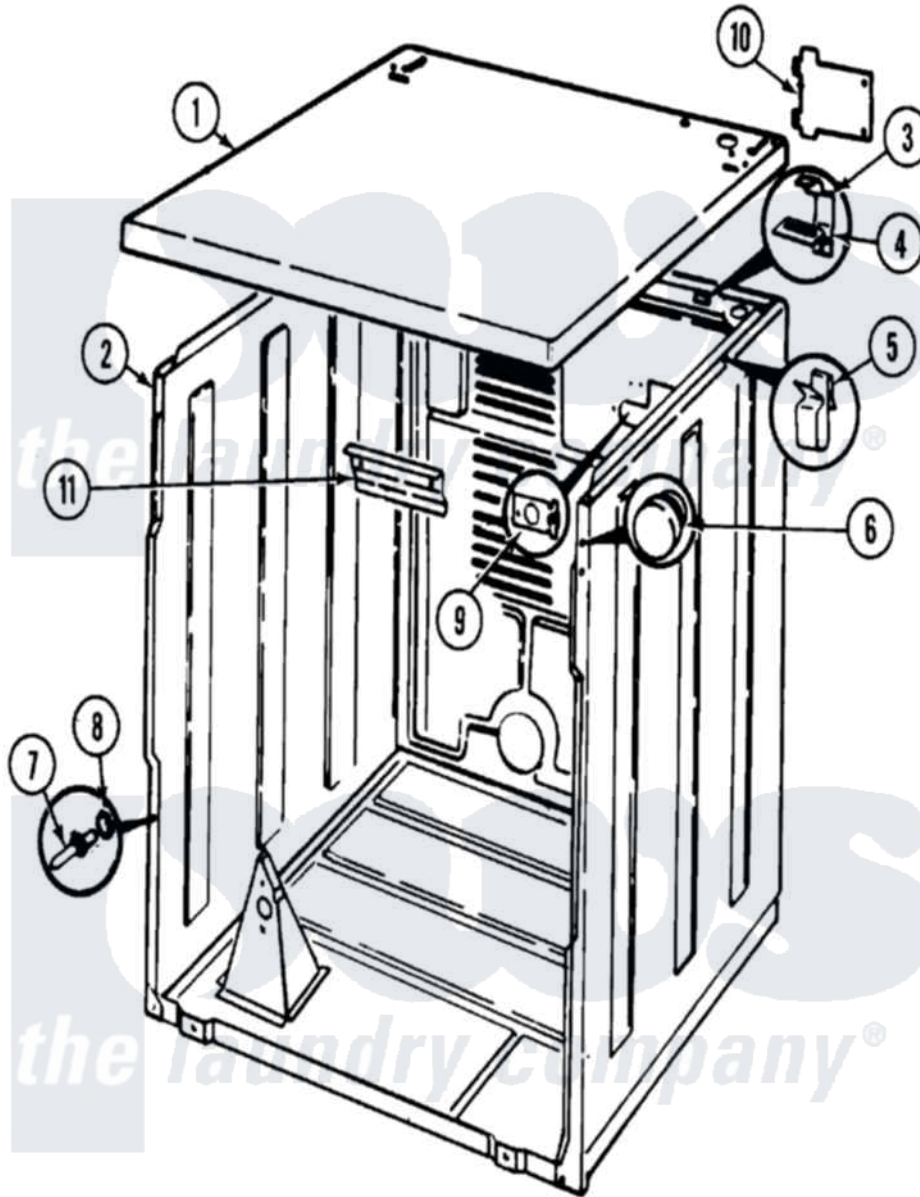

Magic Chef YE20HY3C 01 - CABINET (REV. E)

Magic Chef [Residential Magic Chef YE20HY3C Dryer Parts](#) Parts Diagram 01 - CABINET (REV. E)
 Click on the part number to view part

Item	Original Part Number	Replaced By	Status	Part Description
1	53-1711-25		Not Available	CABINET TOP (DRYER)
2	53-1644-25		Not Available	CABINET & BASE ASSY.(WHT)
3	63-5712			Hinge, Cabinet Top
4	33-0930			Pad, Top Hinge
"	25-3092	90767		Screw, 8A X 3/8 HeX Washer Head Tapping
5	25-3034			Clip, Wiring
6	33-2653			Bumper, Cabinet
7	63-6148	53-0643		Pin, Locator
8	53-0200			Sleeve, Locator Pin
"	25-0224	3400029		Nut, Adapter Plate
9	53-0135		Not Available	SUPPORT, POWER CORD
10	53-0136			Cover, Supply Cord
"	25-7857	90767		Screw, 8A X 3/8 HeX Washer Head Tapping
11	53-0133			Shield, Heat