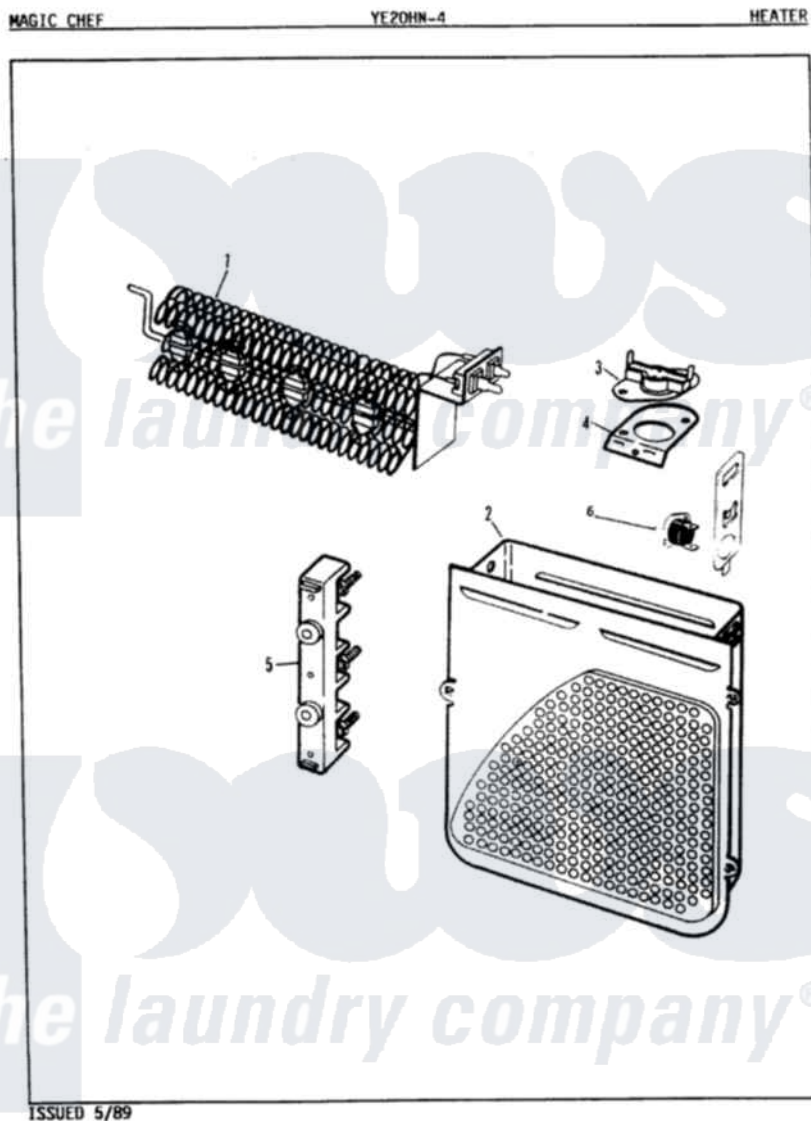

# Magic Chef YE20HY4 04 - HEATER

Magic Chef [Residential Magic Chef YE20HY4 Dryer Parts](#) Parts Diagram 04 - HEATER  
 Click on the part number to view part

Item	Original Part Number	Replaced By	Status	Part Description
1	53-0920	<a href="#">LA-1044</a>		Element
"	<a href="#">25-7863</a>			Screw
2	<a href="#">53-1232</a>			Heater Housing Assembly
"	25-7819	<a href="#">M0217225</a>		Screw
3	<a href="#">53-0771</a>			Thermostat, Hi-Limit
"	<a href="#">53-0771</a>			Thermostat, Hi-Limit
4	<a href="#">53-1182</a>			Fuse, Thermal
"	25-7741	<a href="#">W10116760</a>		Screw
5	53-0166	<a href="#">53-1518</a>		Block, Terminal
"	25-7803	<a href="#">3400074</a>		Screw
"	25-6124		Not Available	NUT
"	25-3123		Not Available	WASHER, CUP
"	<a href="#">25-3122</a>			Washer, Flat
"	25-0027	<a href="#">112432</a>		Nut
6	<a href="#">53-1182</a>			Fuse, Thermal