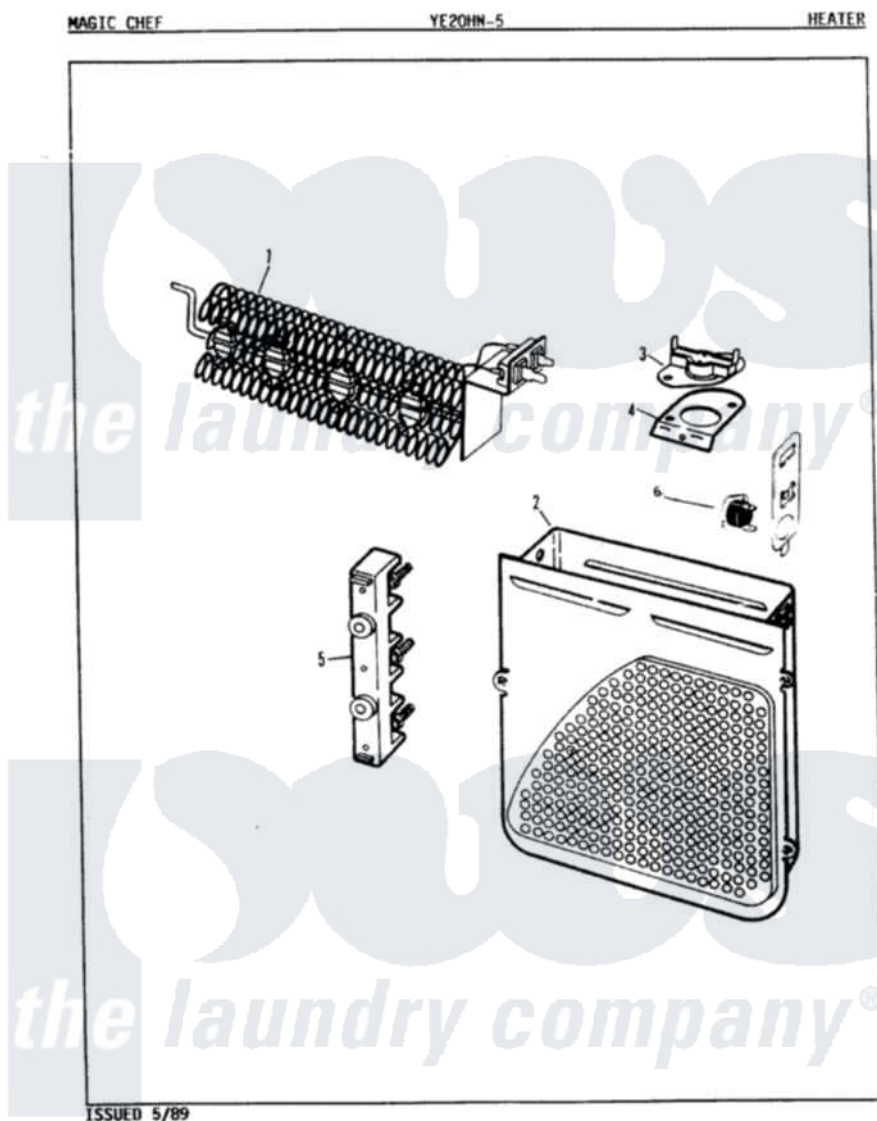

Magic Chef YE20HY5 04 - HEATER

Magic Chef [Residential Magic Chef YE20HY5 Dryer Parts](#) Parts Diagram 04 - HEATER
 Click on the part number to view part

Item	Original Part Number	Replaced By	Status	Part Description
1	53-0920	LA-1044		Element
"	25-7863			Screw
2	53-1232			Heater Housing Assembly
"	25-7819	M0217225		Screw
3	53-0771			Thermostat, Hi-Limit
"	25-3083	212951		Screw, No.6-32 X 1/4 Inch
4	53-1181			Bracket, Thermal Fuse
"	25-7741	W10116760		Screw
5	53-0166	53-1518		Block, Terminal
"	25-7803	3400074		Screw
"	25-6124		Not Available	NUT
"	25-3123		Not Available	WASHER, CUP
"	25-3122			Washer, Flat
"	25-0027	112432		Nut
6	53-1182			Fuse, Thermal