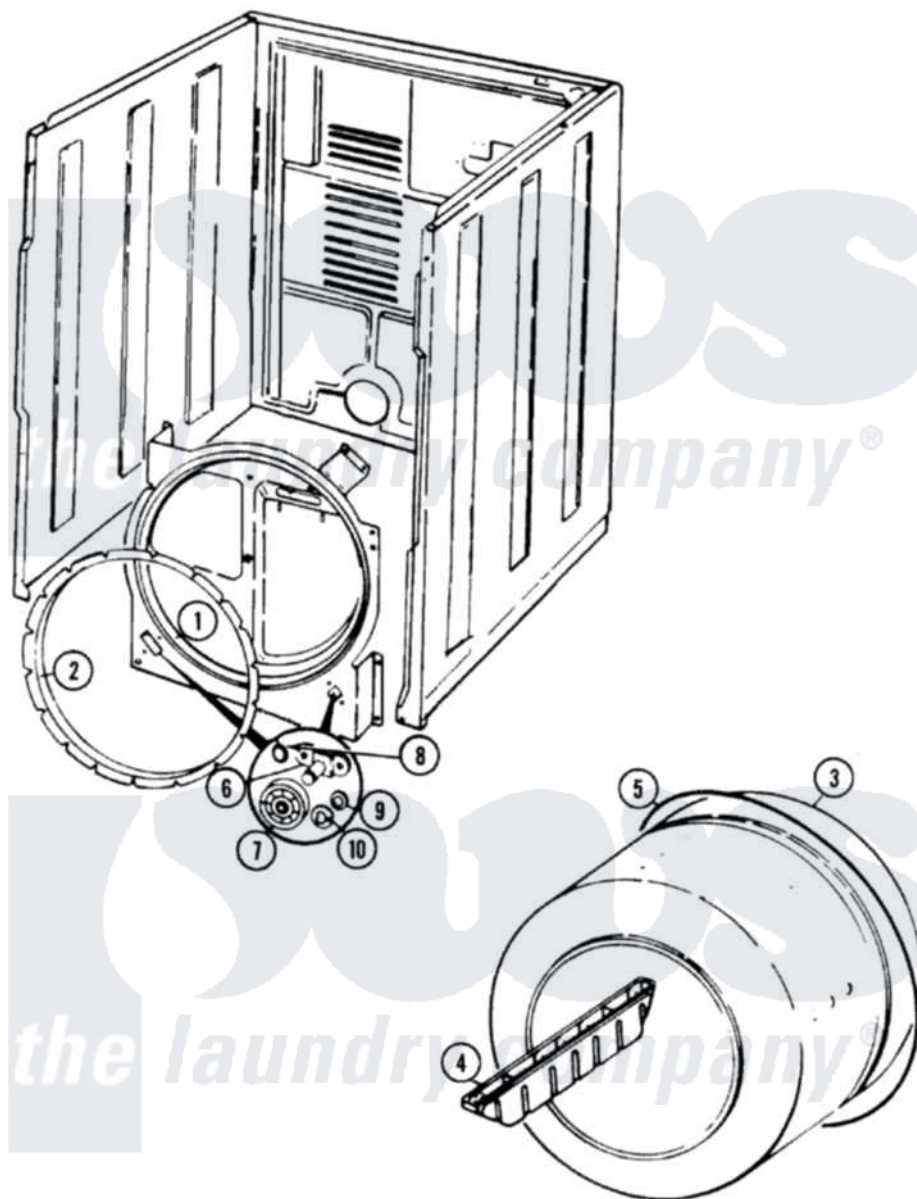

# Magic Chef YE216KA 04 - TUMBLER

Magic Chef [Residential Magic Chef YE216KA Dryer Parts](#) Parts Diagram 04 - TUMBLER  
 Click on the part number to view part

Item	Original Part Number	Replaced By	Status	Part Description
1	53-1708	<a href="#">LA-1054</a>		Dryer Bulkhead Kit
"	25-7733	<a href="#">681414</a>		Screw, 10AB X 1/2
2	53-0282	<a href="#">31001637</a>		Seal Assembly, Cylinder Front
3	<a href="#">53-1250</a>			Cylinder
4	53-1249		Not Available	BAFFLE, WHITE
"	25-7759	<a href="#">3196164</a>		Screw
5	53-1589	<a href="#">341241</a>		Belt
6	<a href="#">53-0197</a>			Support Assembly-Cylinder Rear
"	25-7101	<a href="#">3351614</a>		Screw, Gearcase Cover Mounting
7	53-0642	<a href="#">31001096</a>		Roller
8	<a href="#">25-7813</a>			Spacer
9	<a href="#">25-7814</a>			Washer
10	<a href="#">LA-1008</a>			Rr Roller Kit
"	<a href="#">25-7854</a>			Ring, Retaining