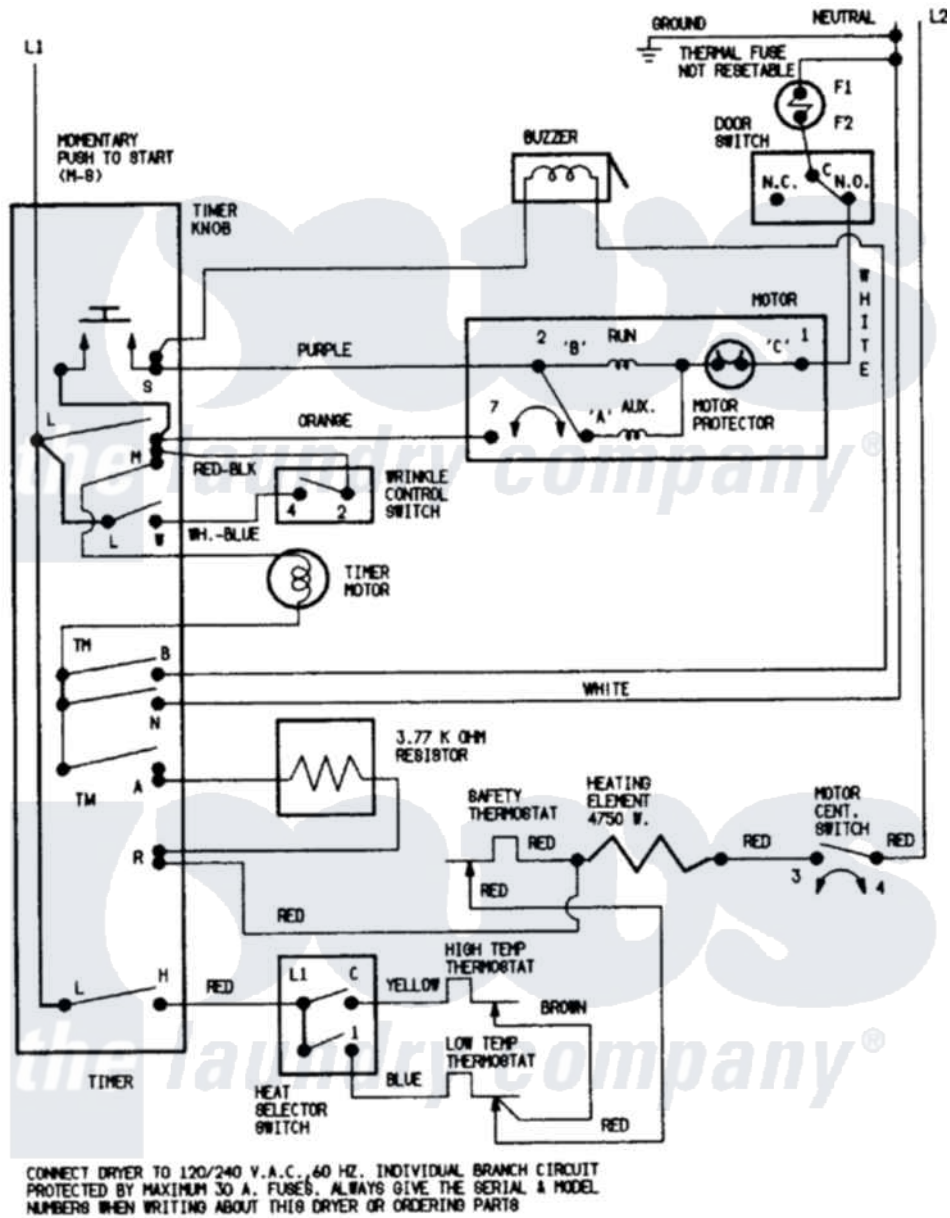

Magic Chef YE216KW 07 - WIRING INFORMATION

Magic Chef [Residential Magic Chef YE216KW Dryer Parts](#) Parts Diagram 07 - WIRING INFORMATION
 Click on the part number to view part

| Item | Original Part Number | Replaced By | Status | Part Description |
|------|----------------------|-------------|---------------|--------------------|
| NI | 15001221 | | Not Available | WIRING INFORMATION |
| " | 15001215 | | Not Available | WIRING INFORMATION |