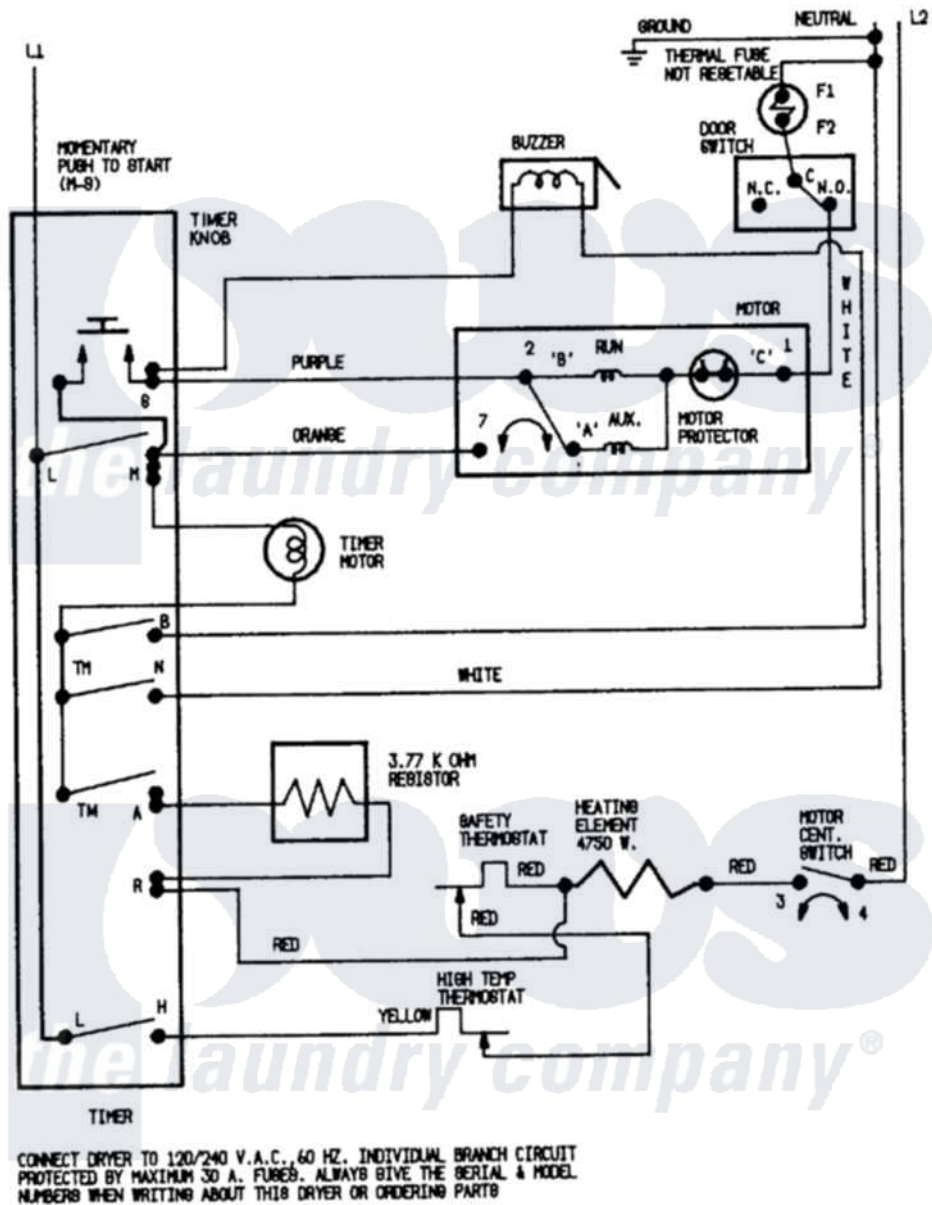

Magic Chef YE224LM 04 - WIRING INFORMATION

Magic Chef [Residential Magic Chef YE224LM Dryer Parts](#) Parts Diagram 04 - WIRING INFORMATION
 Click on the part number to view part

Item	Original Part Number	Replaced By	Status	Part Description
NI	15001255		Not Available	WIRING INFORMATION