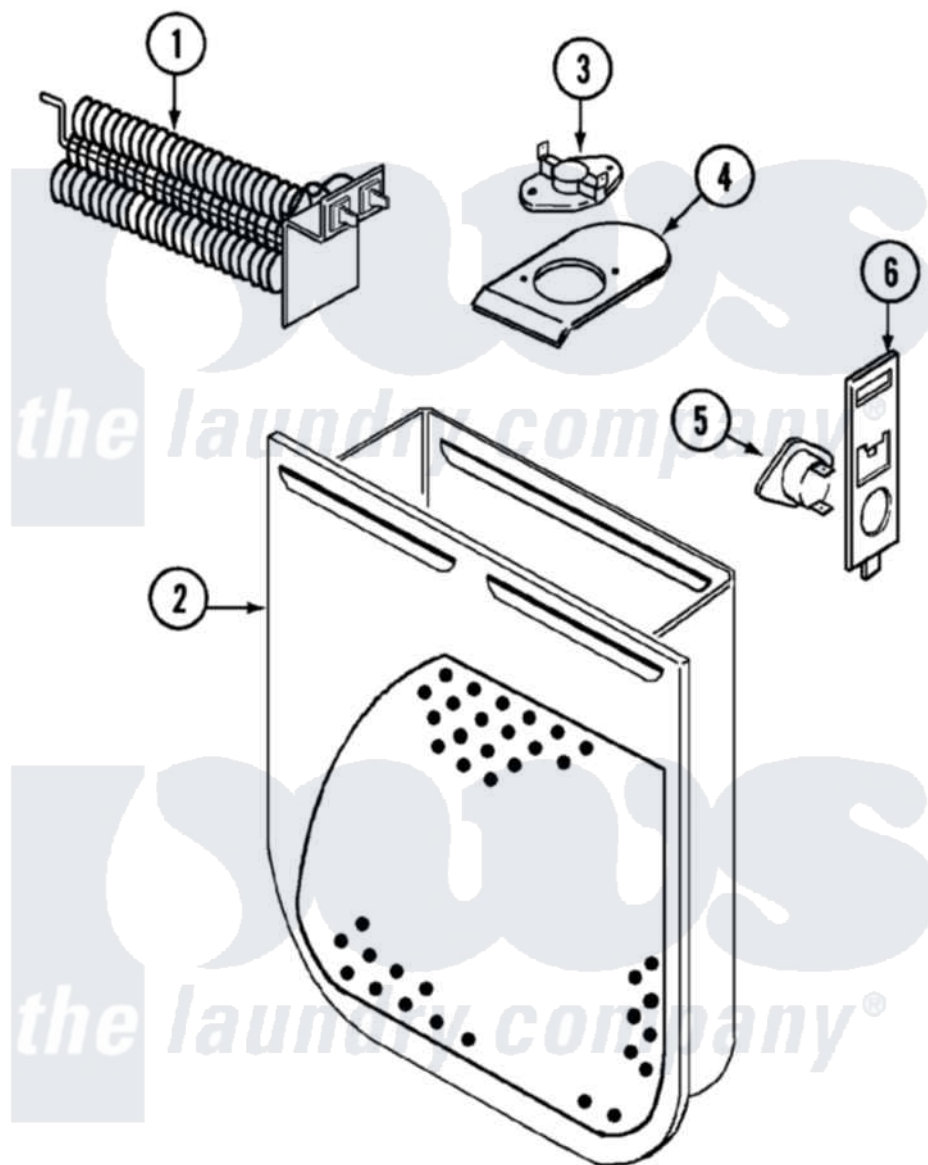

Magic Chef YE224LV 04 - HEATER

Magic Chef [Residential Magic Chef YE224LV Dryer Parts](#) Parts Diagram 04 - HEATER
 Click on the part number to view part

Item	Original Part Number	Replaced By	Status	Part Description
1	53-1641	LA-1044		Element
"	25-7863			Screw
2	53-1232			Heater Housing Assembly
3	53-0771			Thermostat, Hi-Limit
"	25-3083	212951		Screw, No.6-32 X 1/4 Inch
4	53-0285			Bracket, Thermostat
"	25-7741	W10116760		Screw
5	LA-1053			Fuse Kit, Thermal
6	53-1181			Bracket, Thermal Fuse