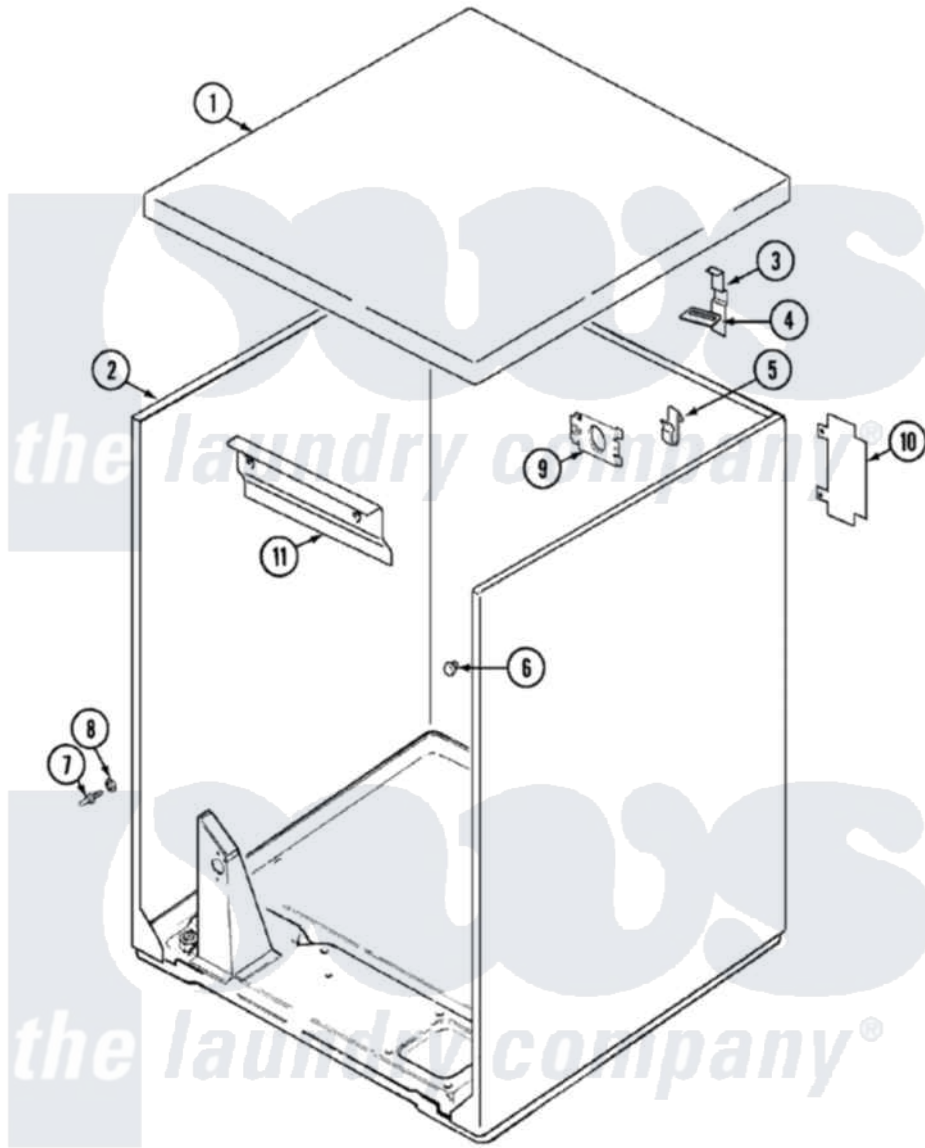

Magic Chef YE225LV 01 - CABINET

Magic Chef [Residential Magic Chef YE225LV Dryer Parts](#) Parts Diagram 01 - CABINET
 Click on the part number to view part

Item	Original Part Number	Replaced By	Status	Part Description
1	53-2435		Not Available	TOP, CABINET
2	53-2559	31001714		Cabinet And Base Assembly
3	63-5712			Hinge, Cabinet Top
4	33-0930			Pad, Top Hinge
"	25-3092	90767		Screw, 8A X 3/8 HeX Washer Head Tapping
5	25-3034			Clip, Wiring
6	33-2653			Bumper, Cabinet
7	63-6148	53-0643		Pin, Locator
8	53-0200			Sleeve, Locator Pin
"	25-0224	3400029		Nut, Adapter Plate
9	53-0135		Not Available	SUPPORT, POWER CORD
10	53-0136			Cover, Supply Cord
"	25-7857	90767		Screw, 8A X 3/8 HeX Washer Head Tapping
11	53-0133			Shield, Heat