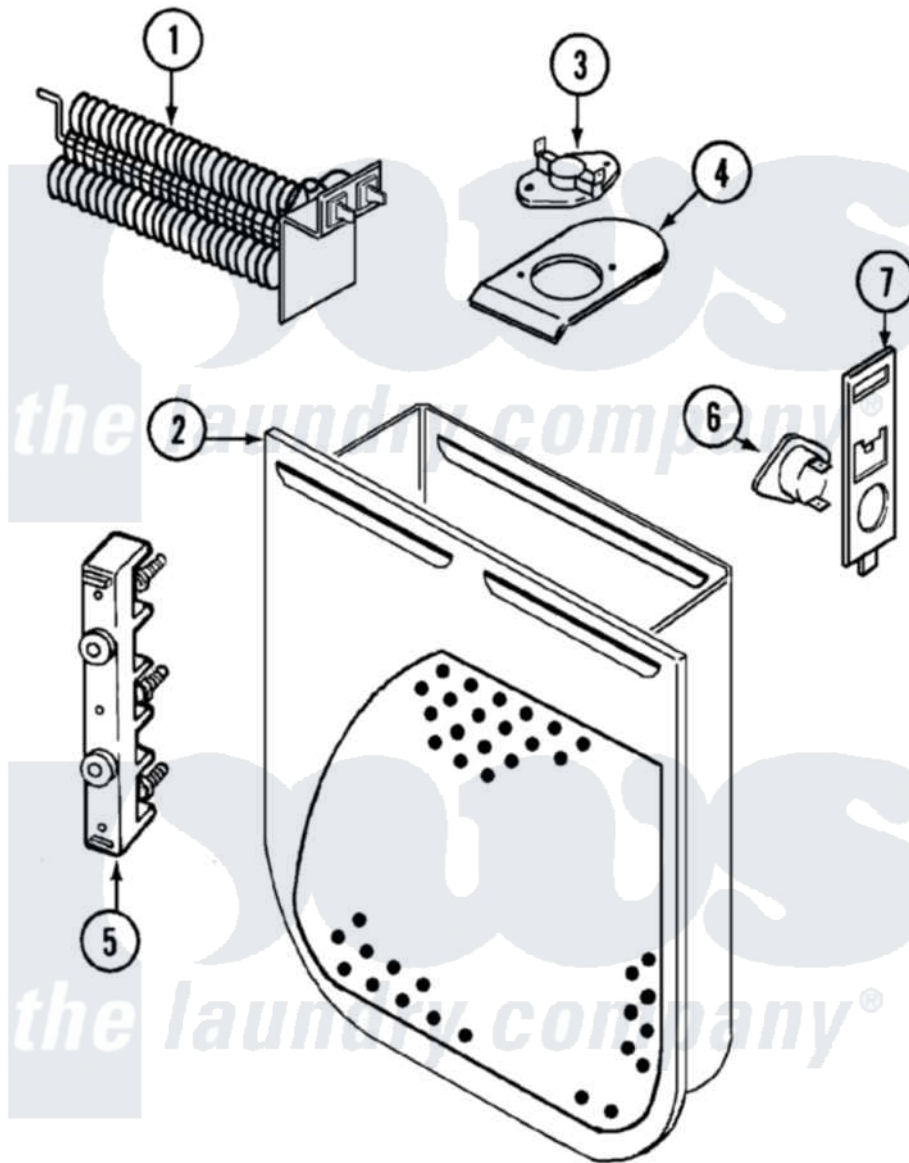

# Magic Chef YE225LV 04 - HEATER

Magic Chef [Residential Magic Chef YE225LV Dryer Parts](#) Parts Diagram 04 - HEATER  
 Click on the part number to view part

Item	Original Part Number	Replaced By	Status	Part Description
1	53-1641	<a href="#">LA-1044</a>		Element
"	<a href="#">25-7863</a>			Screw
2	<a href="#">53-1232</a>			Heater Housing Assembly
3	<a href="#">53-0771</a>			Thermostat, Hi-Limit
"	25-3083	<a href="#">212951</a>		Screw, No.6-32 X 1/4 Inch
4	<a href="#">53-0285</a>			Bracket, Thermostat
"	25-7741	<a href="#">W10116760</a>		Screw
5	53-0166	<a href="#">53-1518</a>		Block, Terminal
"	25-7803	<a href="#">3400074</a>		Screw
"	25-6124		Not Available	NUT
"	25-3123		Not Available	WASHER, CUP
"	<a href="#">25-3122</a>			Washer, Flat
"	25-0027	<a href="#">112432</a>		Nut
6	<a href="#">53-1182</a>			Fuse, Thermal
7	<a href="#">53-1181</a>			Bracket, Thermal Fuse